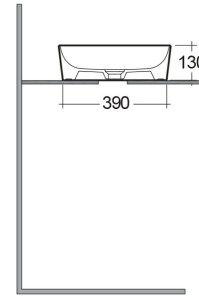

RAK-FEELING WB SLIM - FEECT4200503A

Wash basin | Counter Top

RAK
CERAMICS

Technical specifications

Dimensions:	420 x 420 mm
Weight:	8.7 Kg
Color:	MATT GREY - 503
Shape of basin:	Round
Suites:	RAK-FEELING WASHBASINS

Code	Name
FEECT4200503A	RAK-SLIM - ROUND WASH BASIN MATT GREY 503 - 42 CM

Dimensions: All dimensions in mm. Tolerance of vitreous china & fireclay items: $\pm 5\%$ for below 200mm and $\pm 3\%$ for above 200mm; for all other items tolerance $\pm 1\%$. Note: Due to a continuing development program to improve design and performance, the manufacturer reserves all rights to vary specifications without prior information. Please note accessories are for photographic use only.