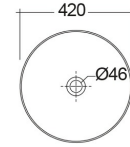

RAK-FEELING WB SLIM - FEECT4200503A

Wash basin | Counter Top

RAK
CERAMICS

Technical specifications

Dimensions:	420 x 420 mm
Weight:	8.7 Kg
Color:	MATT GREY - 503
Shape of basin:	Round
Suites:	RAK-FEELING WASHBASINS

Code	Name
FEECT4200503A	RAK-SLIM - ROUND WASH BASIN MATT GREY 503 - 42 CM

Dimensions: All dimensions in mm. Tolerance of vitreous china & fireclay items: $\pm 5\%$ for below 200mm and $\pm 3\%$ for above 200mm; for all other items tolerance $\pm 1\%$. Note: Due to a continuing development program to improve design and performance, the manufacturer reserves all rights to vary specifications without prior information. Please note accessories are for photographic use only.