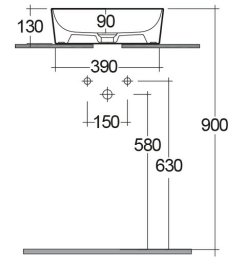

RAK-FEELING WB SLIM - FEECT4200503A

Wash basin | Counter Top

RAK
CERAMICS

Technical specifications

Dimensions:	420 x 420 mm
Weight:	8.7 Kg
Color:	MATT GREY - 503
Shape of basin:	Round
Suites:	RAK-FEELING WASHBASINS

Code	Name
FEECT4200503A	RAK-SLIM - ROUND WASH BASIN MATT GREY 503 - 42 CM

Dimensions: All dimensions in mm. Tolerance of vitreous china & fireclay items: $\pm 5\%$ for below 200mm and $\pm 3\%$ for above 200mm; for all other items tolerance $\pm 1\%$. Note: Due to a continuing development program to improve design and performance, the manufacturer reserves all rights to vary specifications without prior information. Please note accessories are for photographic use only.