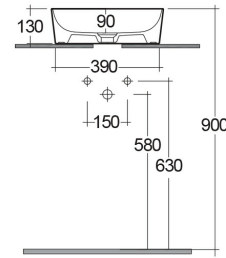

RAK-FEELING WB SLIM - FEECT4200514A

Wash basin | Counter Top

RAK
CERAMICS

Technical specifications

Dimensions:	420 x 420 mm
Weight:	8.7 Kg
Color:	MATT CAPPUCINO - 514
Shape of basin:	Round
Suites:	RAK-FEELING WASHBASINS

Code	Name
FEECT4200514A	RAK-SLIM - ROUND WASH BASIN MATT CAPPUCINO 514 - 42 CM

Dimensions: All dimensions in mm. Tolerance of vitreous china & fireclay items: $\pm 5\%$ for below 200mm and $\pm 3\%$ for above 200mm; for all other items tolerance $\pm 1\%$. Note: Due to a continuing development program to improve design and performance, the manufacturer reserves all rights to vary specifications without prior information. Please note accessories are for photographic use only.