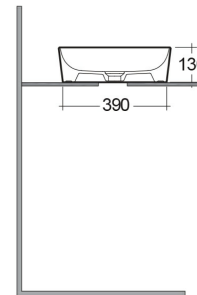

RAK-FEELING WB SLIM - FEECT4200514A

Wash basin | Counter Top

RAK
CERAMICS

Technical specifications

Dimensions:	420 x 420 mm
Weight:	8.7 Kg
Color:	MATT CAPPUCINO - 514
Shape of basin:	Round
Suites:	RAK-FEELING WASHBASINS

Code	Name
FEECT4200514A	RAK-SLIM - ROUND WASH BASIN MATT CAPPUCINO 514 - 42 CM

Dimensions: All dimensions in mm. Tolerance of vitreous china & fireclay items: $\pm 5\%$ for below 200mm and $\pm 3\%$ for above 200mm; for all other items tolerance $\pm 1\%$. Note: Due to a continuing development program to improve design and performance, the manufacturer reserves all rights to vary specifications without prior information. Please note accessories are for photographic use only.