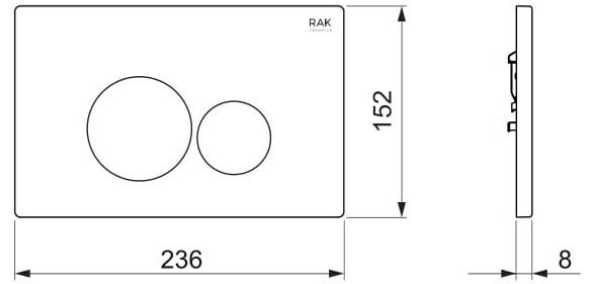

### Technical specifications

Dimensions: 236 x 152 x 8 mm

Shape: Round

Color: MATT BLACK - 504

Suites: [RAK-ECOFIX](#)

Code	Name
FSRAPPL003504	RAK-ECOFIX - ROUND PUSH PLATES ABS MATT BLACK

Dimensions: All dimensions in mm. Tolerance of vitreous china & fireclay items:  $\pm 5\%$  for below 200mm and  $\pm 3\%$  for above 200mm; for all other items tolerance  $\pm 1\%$ . Note: Due to a continuing development program to improve design and performance, the manufacturer reserves all rights to vary specifications without prior information. Please note accessories are for photographic use only.