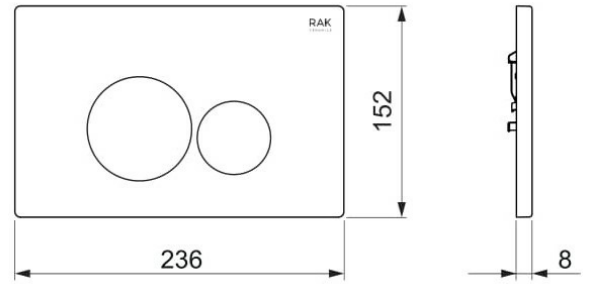

### Technical specifications

Dimensions: 236 x 152 x 8 mm

Shape: Round

Color: MATT CAPPUCCINO - 514

Suites: [RAK-ECOFIX](#)

Code	Name
------	------

FSRAPPL003514	RAK-ECOFIX - ROUND PUSH PLATES ABS MATT CAPPUCCINO
---------------	--

Dimensions: All dimensions in mm. Tolerance of vitreous china & fireclay items:  $\pm 5\%$  for below 200mm and  $\pm 3\%$  for above 200mm; for all other items tolerance  $\pm 1\%$ . Note: Due to a continuing development program to improve design and performance, the manufacturer reserves all rights to vary specifications without prior information. Please note accessories are for photographic use only.