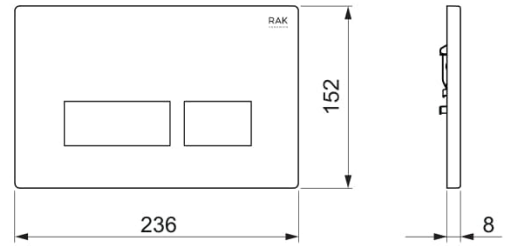

RAK-ECOFIX - FSRAPPL006500

Push Plates Rectangle

RAK
CERAMICS

Technical specifications

Dimensions: 236 x 152 x 8 mm

Shape: Rectangle

Color: MATT WHITE - 500

Suites: [RAK-Clean](#)
[RAK-ECOFIX](#)

Code	Name
FSRAPPL006500	RAK-ECOFIX - RECTANGULAR PUSH PLATES ABS MATT WHITE

Dimensions: All dimensions in mm. Tolerance of vitreous china & fireclay items: $\pm 5\%$ for below 200mm and $\pm 3\%$ for above 200mm; for all other items tolerance $\pm 1\%$. Note: Due to a continuing development program to improve design and performance, the manufacturer reserves all rights to vary specifications without prior information. Please note accessories are for photographic use only.