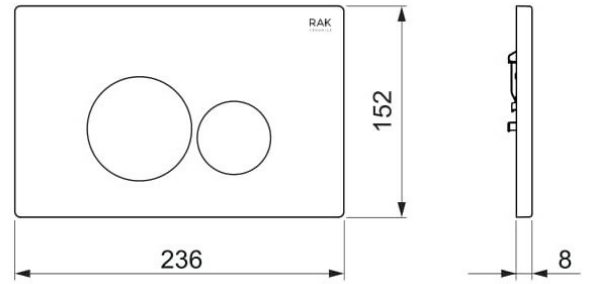

RAK-ECOFIX - FSRAPPL003500

Push Plates Round

RAK
CERAMICS

Technical specifications

Dimensions: 236 x 152 x 8 mm

Shape: Round

Color: MATT WHITE - 500

Suites: [RAK-Clean](#)
[RAK-ECOFIX](#)

Code	Name
FSRAPPL003500	RAK-ECOFIX - ROUND PUSH PLATES ABS MATT WHITE

Dimensions: All dimensions in mm. Tolerance of vitreous china & fireclay items: $\pm 5\%$ for below 200mm and $\pm 3\%$ for above 200mm; for all other items tolerance $\pm 1\%$. Note: Due to a continuing development program to improve design and performance, the manufacturer reserves all rights to vary specifications without prior information. Please note accessories are for photographic use only.