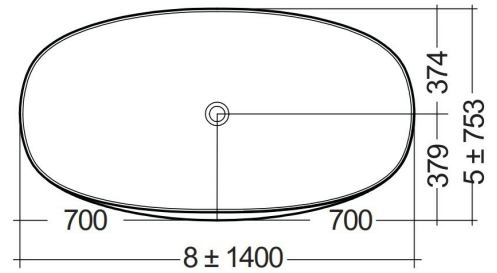

### Technical specifications

Dimensions:	753 x 1400 mm
Water capacity:	172 l
Weight:	125 Kg
Color:	MATT BLACK - 504
Suites:	<a href="#">RAK-CLOUD</a>

Code	Name
CLOBT14075504	RAK-CLOUD FREE STANDING BATHTUB MATT BLACK 140X758CM

Dimensions: All dimensions in mm. Tolerance of vitreous china & fireclay items:  $\pm 5\%$  for below 200mm and  $\pm 3\%$  for above 200mm; for all other items tolerance  $\pm 1\%$ . Note: Due to a continuing development program to improve design and performance, the manufacturer reserves all rights to vary specifications without prior information. Please note accessories are for photographic use only.