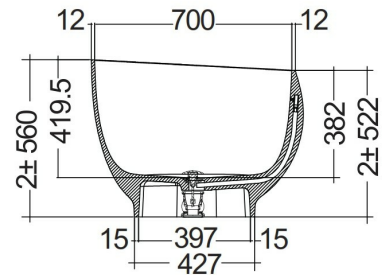

### Technical specifications

Dimensions:	753 x 1400 mm
Water capacity:	172 l
Weight:	125 Kg
Color:	MATT BLACK - 504
Suites:	<a href="#">RAK-CLOUD</a>

Code	Name
CLOBT14075504	RAK-CLOUD FREE STANDING BATHTUB MATT BLACK 140X758CM

Dimensions: All dimensions in mm. Tolerance of vitreous china & fireclay items:  $\pm 5\%$  for below 200mm and  $\pm 3\%$  for above 200mm; for all other items tolerance  $\pm 1\%$ . Note: Due to a continuing development program to improve design and performance, the manufacturer reserves all rights to vary specifications without prior information. Please note accessories are for photographic use only.