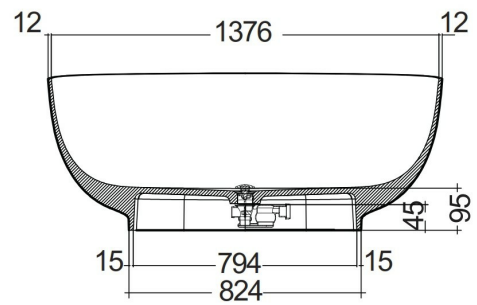

### Technical specifications

Dimensions:	753 x 1400 mm
Water capacity:	172 l
Weight:	125 Kg
Color:	MATT BLACK - 504
Suites:	<a href="#">RAK-CLOUD</a>

Code	Name
CLOBT14075504	RAK-CLOUD FREE STANDING BATHTUB MATT BLACK 140X758CM

Dimensions: All dimensions in mm. Tolerance of vitreous china & fireclay items:  $\pm 5\%$  for below 200mm and  $\pm 3\%$  for above 200mm; for all other items tolerance  $\pm 1\%$ . Note: Due to a continuing development program to improve design and performance, the manufacturer reserves all rights to vary specifications without prior information. Please note accessories are for photographic use only.