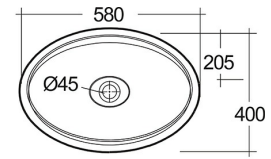

RAK-CLOUD MATT WHITE - CLOCT6000500A

Wash basin | Counter Top

RAK
CERAMICS

Technical specifications

Dimensions: 580 x 400 mm

Weight: 11 Kg

Color: Matt White

Shape of basin: Oval

Suites: [RAK-CLOUD](#)

Code	Name
CLOCT6000500A	RAK-CLOUD WASHBASIN MATT WHITE 58CM

Dimensions: All dimensions in mm. Tolerance of vitreous china & fireclay items: $\pm 5\%$ for below 200mm and $\pm 3\%$ for above 200mm; for all other items tolerance $\pm 1\%$. Note: Due to a continuing development program to improve design and performance, the manufacturer reserves all rights to vary specifications without prior information. Please note accessories are for photographic use only.