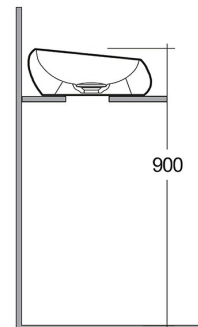

RAK-CLOUD MATT WHITE - CLOCT6000500A

Wash basin | Counter Top

RAK
CERAMICS

Technical specifications

Dimensions: 580 x 400 mm

Weight: 11 Kg

Color: Matt White

Shape of basin: Oval

Suites: [RAK-CLOUD](#)

Code	Name
CLOCT6000500A	RAK-CLOUD WASHBASIN MATT WHITE 58CM

Dimensions: All dimensions in mm. Tolerance of vitreous china & fireclay items: $\pm 5\%$ for below 200mm and $\pm 3\%$ for above 200mm; for all other items tolerance $\pm 1\%$. Note: Due to a continuing development program to improve design and performance, the manufacturer reserves all rights to vary specifications without prior information. Please note accessories are for photographic use only.