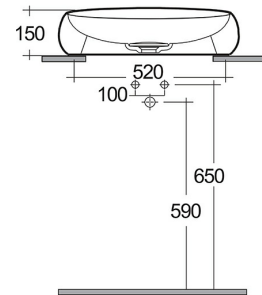

RAK-CLOUD MATT WHITE - CLOCT6000500A

Wash basin | Counter Top

RAK
CERAMICS

Technical specifications

Dimensions: 580 x 400 mm

Weight: 11 Kg

Color: Matt White

Shape of basin: Oval

Suites: [RAK-CLOUD](#)

Code	Name
CLOCT6000500A	RAK-CLOUD WASHBASIN MATT WHITE 58CM

Dimensions: All dimensions in mm. Tolerance of vitreous china & fireclay items: $\pm 5\%$ for below 200mm and $\pm 3\%$ for above 200mm; for all other items tolerance $\pm 1\%$. Note: Due to a continuing development program to improve design and performance, the manufacturer reserves all rights to vary specifications without prior information. Please note accessories are for photographic use only.