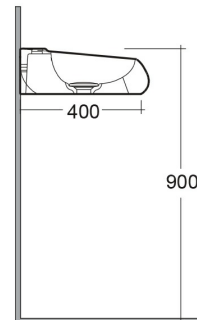

## Technical specifications

Dimensions:	550 x 425 mm
Weight:	12 Kg
Color:	MATT WHITE - 500
Shape of basin:	Oval
Suites:	<a href="#">RAK-CLOUD</a>

Code	Name
CLOWB5501500A	RAK-CLOUD WASHBASIN MATT WHITE 55CM

Dimensions: All dimensions in mm. Tolerance of vitreous china & fireclay items:  $\pm 5\%$  for below 200mm and  $\pm 3\%$  for above 200mm; for all other items tolerance  $\pm 1\%$ . Note: Due to a continuing development program to improve design and performance, the manufacturer reserves all rights to vary specifications without prior information. Please note accessories are for photographic use only.