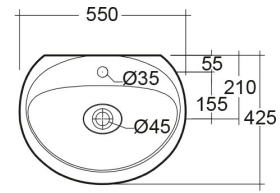

## Technical specifications

Dimensions:	550 x 425 mm
Weight:	12 Kg
Color:	MATT WHITE - 500
Shape of basin:	Oval
Suites:	<a href="#">RAK-CLOUD</a>

Code	Name
CLOWB5501500A	RAK-CLOUD WASHBASIN MATT WHITE 55CM

Dimensions: All dimensions in mm. Tolerance of vitreous china & fireclay items:  $\pm 5\%$  for below 200mm and  $\pm 3\%$  for above 200mm; for all other items tolerance  $\pm 1\%$ . Note: Due to a continuing development program to improve design and performance, the manufacturer reserves all rights to vary specifications without prior information. Please note accessories are for photographic use only.