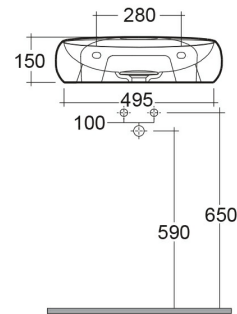

## Technical specifications

Dimensions:	550 x 425 mm
Weight:	12 Kg
Color:	MATT WHITE - 500
Shape of basin:	Oval
Suites:	<a href="#">RAK-CLOUD</a>

Code	Name
CLOWB5501500A	RAK-CLOUD WASHBASIN MATT WHITE 55CM

Dimensions: All dimensions in mm. Tolerance of vitreous china & fireclay items:  $\pm 5\%$  for below 200mm and  $\pm 3\%$  for above 200mm; for all other items tolerance  $\pm 1\%$ . Note: Due to a continuing development program to improve design and performance, the manufacturer reserves all rights to vary specifications without prior information. Please note accessories are for photographic use only.