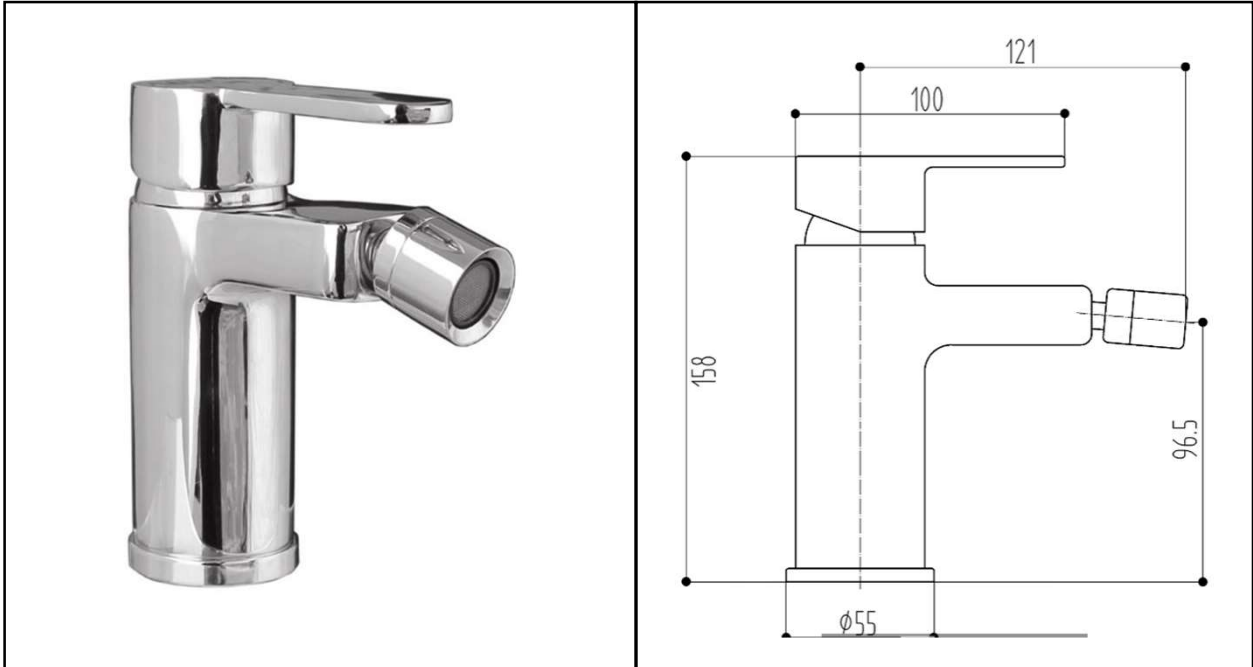

RAK MORNING
Bidet Mixer | Standard

RAK
CERAMICS

Dimensions: 55w x 121d x 158h mm

Colour: CHROME

Code: RAKMRN3006

Pressures: 0.2 - 3.0 Bar Pressure

Warranty: 15 YEARS

Weight: 0.00 KG

Dimensions: All Dimensions in mm tolerance $\pm 5\%$ for below 200mm and $\pm 3\%$ for above 200mm.
Note: Due to a continuing development programme to improve design and performance the manufacturer reserves all rights to vary specifications without prior information.
Please note accessories are for photographic use only.