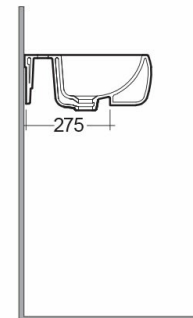

RAK-METROPOLITAN

Wash basin | Semi Recessed

RAK
CERAMICS

Technical specifications

Dimensions:	520 x 425 mm
Weight:	16 Kg
Color:	Alpine White
Shape of basin:	Rounded Rectangle
Overflow hole:	yes
Suites:	RAK-METROPOLITAN

Code	Name
MP0901AWHA	METROPOLITAN WASH BASIN SEMI-RECESSED 52CM

Dimensions: All dimensions in mm. Tolerance of vitreous china & fireclay items: $\pm 5\%$ for below 200mm and $\pm 3\%$ for above 200mm; for all other items tolerance $\pm 1\%$. Note: Due to a continuing development program to improve design and performance, the manufacturer reserves all rights to vary specifications without prior information. Please note accessories are for photographic use only.