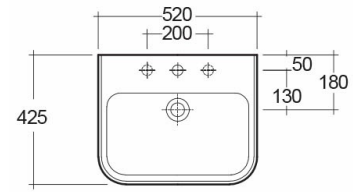

RAK-METROPOLITAN

Wash basin | Semi Recessed

RAK
CERAMICS

Technical specifications

Dimensions:	520 x 425 mm
Weight:	16 Kg
Color:	Alpine White
Shape of basin:	Rounded Rectangle
Overflow hole:	yes
Suites:	RAK-METROPOLITAN

Code	Name
MP0901AWHA	METROPOLITAN WASH BASIN SEMI-RECESSED 52CM

Dimensions: All dimensions in mm. Tolerance of vitreous china & fireclay items: $\pm 5\%$ for below 200mm and $\pm 3\%$ for above 200mm; for all other items tolerance $\pm 1\%$. Note: Due to a continuing development program to improve design and performance, the manufacturer reserves all rights to vary specifications without prior information. Please note accessories are for photographic use only.