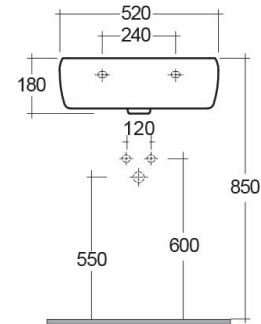

RAK-METROPOLITAN

Wash basin | Semi Recessed

RAK
CERAMICS

Technical specifications

Dimensions:	520 x 425 mm
Weight:	16 Kg
Color:	Alpine White
Shape of basin:	Rounded Rectangle
Overflow hole:	yes
Suites:	RAK-METROPOLITAN

Code	Name
MP0901AWHA	METROPOLITAN WASH BASIN SEMI-RECESSED 52CM

Dimensions: All dimensions in mm. Tolerance of vitreous china & fireclay items: $\pm 5\%$ for below 200mm and $\pm 3\%$ for above 200mm; for all other items tolerance $\pm 1\%$. Note: Due to a continuing development program to improve design and performance, the manufacturer reserves all rights to vary specifications without prior information. Please note accessories are for photographic use only.