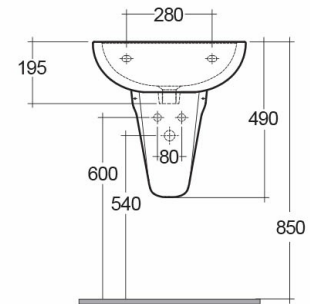

RAK-COMPACT

Wash basin | Half Pedestal

RAK
CERAMICS

Technical specifications

Dimensions: 545 x 410 mm

Weight: 20 Kg

Color: Alpine White

Shape of basin: Oval

Overflow hole: yes

Suites: [RAK-COMPACT](#)

Code	Name
CO0401AWHA	COMPACT HALF PEDESTAL
CO0801AWHA	COMPACT WASH BASIN 55CM

Dimensions: All dimensions in mm. Tolerance of vitreous china & fireclay items: $\pm 5\%$ for below 200mm and $\pm 3\%$ for above 200mm; for all other items tolerance $\pm 1\%$. Note: Due to a continuing development program to improve design and performance, the manufacturer reserves all rights to vary specifications without prior information. Please note accessories are for photographic use only.