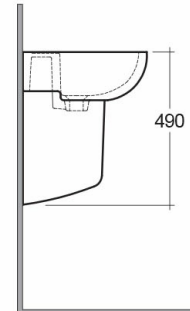

RAK-COMPACT

Wash basin | Half Pedestal

RAK
CERAMICS

Technical specifications

Dimensions: 545 x 410 mm

Weight: 20 Kg

Color: Alpine White

Shape of basin: Oval

Overflow hole: yes

Suites: [RAK-COMPACT](#)

Code	Name
CO0401AWHA	COMPACT HALF PEDESTAL
CO0801AWHA	COMPACT WASH BASIN 55CM

Dimensions: All dimensions in mm. Tolerance of vitreous china & fireclay items: $\pm 5\%$ for below 200mm and $\pm 3\%$ for above 200mm; for all other items tolerance $\pm 1\%$. Note: Due to a continuing development program to improve design and performance, the manufacturer reserves all rights to vary specifications without prior information. Please note accessories are for photographic use only.