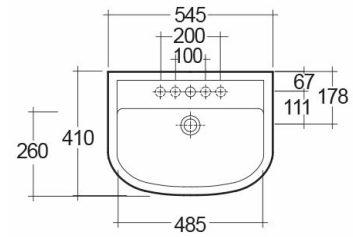

RAK-COMPACT

Wash basin | Half Pedestal

RAK
CERAMICS

Technical specifications

Dimensions: 545 x 410 mm

Weight: 20 Kg

Color: Alpine White

Shape of basin: Oval

Overflow hole: yes

Suites: [RAK-COMPACT](#)

Code	Name
CO0401AWHA	COMPACT HALF PEDESTAL
CO0801AWHA	COMPACT WASH BASIN 55CM

Dimensions: All dimensions in mm. Tolerance of vitreous china & fireclay items: $\pm 5\%$ for below 200mm and $\pm 3\%$ for above 200mm; for all other items tolerance $\pm 1\%$. Note: Due to a continuing development program to improve design and performance, the manufacturer reserves all rights to vary specifications without prior information. Please note accessories are for photographic use only.