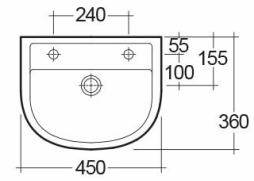

### Technical specifications

Dimensions: 450 x 360 mm

Weight: 10 Kg

Color: Alpine White

Shape of basin: Oval

Overflow hole: yes

Suites: [RAK-COMPACT](#)

Code	Name
CO2801AWHA	COMPACT WASH BASIN SEMI-RECESSED 45CM

Dimensions: All dimensions in mm. Tolerance of vitreous china & fireclay items:  $\pm 5\%$  for below 200mm and  $\pm 3\%$  for above 200mm; for all other items tolerance  $\pm 1\%$ . Note: Due to a continuing development program to improve design and performance, the manufacturer reserves all rights to vary specifications without prior information. Please note accessories are for photographic use only.