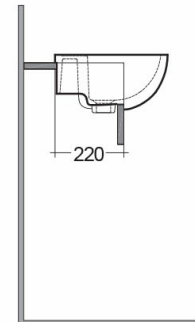

### Technical specifications

Dimensions: 450 x 360 mm

Weight: 10 Kg

Color: Alpine White

Shape of basin: Oval

Overflow hole: yes

Suites: [RAK-COMPACT](#)

Code	Name
CO2801AWHA	COMPACT WASH BASIN SEMI-RECESSED 45CM

Dimensions: All dimensions in mm. Tolerance of vitreous china & fireclay items:  $\pm 5\%$  for below 200mm and  $\pm 3\%$  for above 200mm; for all other items tolerance  $\pm 1\%$ . Note: Due to a continuing development program to improve design and performance, the manufacturer reserves all rights to vary specifications without prior information. Please note accessories are for photographic use only.