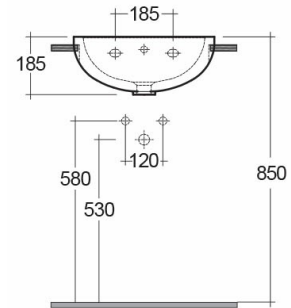

### Technical specifications

Dimensions: 450 x 360 mm

Weight: 10 Kg

Color: Alpine White

Shape of basin: Oval

Overflow hole: yes

Suites: [RAK-COMPACT](#)

Code	Name
CO2801AWHA	COMPACT WASH BASIN SEMI-RECESSED 45CM

Dimensions: All dimensions in mm. Tolerance of vitreous china & fireclay items:  $\pm 5\%$  for below 200mm and  $\pm 3\%$  for above 200mm; for all other items tolerance  $\pm 1\%$ . Note: Due to a continuing development program to improve design and performance, the manufacturer reserves all rights to vary specifications without prior information. Please note accessories are for photographic use only.