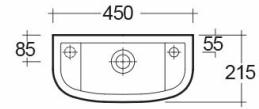

### Technical specifications

Dimensions:	450 x 215 mm
Weight:	7 Kg
Color:	Alpine White
Shape of basin:	Rectangle
Overflow hole:	yes
Suites:	<a href="#">RAK-COMPACT</a>

Code	Name
CO2401AWHA	COMPACT WASH BASIN CLOAKROOM 45CM

Dimensions: All dimensions in mm. Tolerance of vitreous china & fireclay items:  $\pm 5\%$  for below 200mm and  $\pm 3\%$  for above 200mm; for all other items tolerance  $\pm 1\%$ . Note: Due to a continuing development program to improve design and performance, the manufacturer reserves all rights to vary specifications without prior information. Please note accessories are for photographic use only.