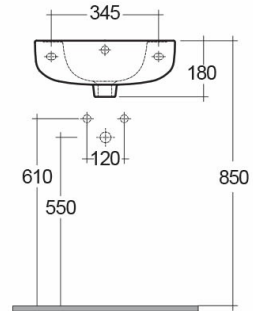

### Technical specifications

Dimensions:	450 x 215 mm
Weight:	7 Kg
Color:	Alpine White
Shape of basin:	Rectangle
Overflow hole:	yes
Suites:	<a href="#">RAK-COMPACT</a>

Code	Name
CO2401AWHA	COMPACT WASH BASIN CLOAKROOM 45CM

Dimensions: All dimensions in mm. Tolerance of vitreous china & fireclay items:  $\pm 5\%$  for below 200mm and  $\pm 3\%$  for above 200mm; for all other items tolerance  $\pm 1\%$ . Note: Due to a continuing development program to improve design and performance, the manufacturer reserves all rights to vary specifications without prior information. Please note accessories are for photographic use only.