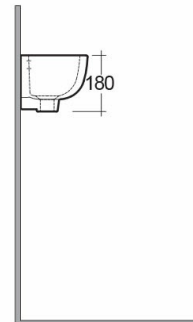

### Technical specifications

Dimensions:	450 x 215 mm
Weight:	7 Kg
Color:	Alpine White
Shape of basin:	Rectangle
Overflow hole:	yes
Suites:	<a href="#">RAK-COMPACT</a>

Code	Name
CO2401AWHA	COMPACT WASH BASIN CLOAKROOM 45CM

Dimensions: All dimensions in mm. Tolerance of vitreous china & fireclay items:  $\pm 5\%$  for below 200mm and  $\pm 3\%$  for above 200mm; for all other items tolerance  $\pm 1\%$ . Note: Due to a continuing development program to improve design and performance, the manufacturer reserves all rights to vary specifications without prior information. Please note accessories are for photographic use only.