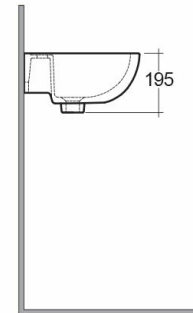

RAK-COMPACT

Wash basin | Wall Hung

RAK
CERAMICS

Technical specifications

Dimensions: 500 x 380 mm

Weight: 17 Kg

Color: Alpine White

Shape of basin: Oval

Suites: [RAK-COMPACT](#)

Code	Name
CO0601AWHA	COMPACT WASH BASIN 50CM

Dimensions: All dimensions in mm. Tolerance of vitreous china & fireclay items: $\pm 5\%$ for below 200mm and $\pm 3\%$ for above 200mm; for all other items tolerance $\pm 1\%$. Note: Due to a continuing development program to improve design and performance, the manufacturer reserves all rights to vary specifications without prior information. Please note accessories are for photographic use only.