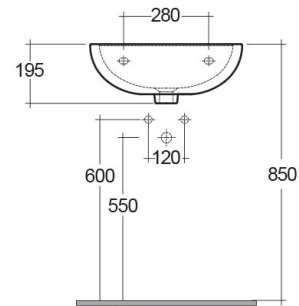

RAK-COMPACT

Wash basin | Wall Hung

RAK
CERAMICS

Technical specifications

Dimensions: 500 x 380 mm

Weight: 17 Kg

Color: Alpine White

Shape of basin: Oval

Suites: [RAK-COMPACT](#)

Code	Name
CO0601AWHA	COMPACT WASH BASIN 50CM

Dimensions: All dimensions in mm. Tolerance of vitreous china & fireclay items: $\pm 5\%$ for below 200mm and $\pm 3\%$ for above 200mm; for all other items tolerance $\pm 1\%$. Note: Due to a continuing development program to improve design and performance, the manufacturer reserves all rights to vary specifications without prior information. Please note accessories are for photographic use only.