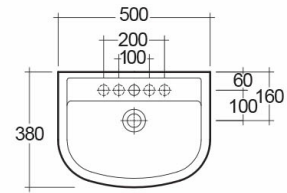

RAK-COMPACT

Wash basin | Wall Hung

RAK
CERAMICS

Technical specifications

Dimensions: 500 x 380 mm

Weight: 17 Kg

Color: Alpine White

Shape of basin: Oval

Suites: [RAK-COMPACT](#)

Code	Name
CO0601AWHA	COMPACT WASH BASIN 50CM

Dimensions: All dimensions in mm. Tolerance of vitreous china & fireclay items: $\pm 5\%$ for below 200mm and $\pm 3\%$ for above 200mm; for all other items tolerance $\pm 1\%$. Note: Due to a continuing development program to improve design and performance, the manufacturer reserves all rights to vary specifications without prior information. Please note accessories are for photographic use only.