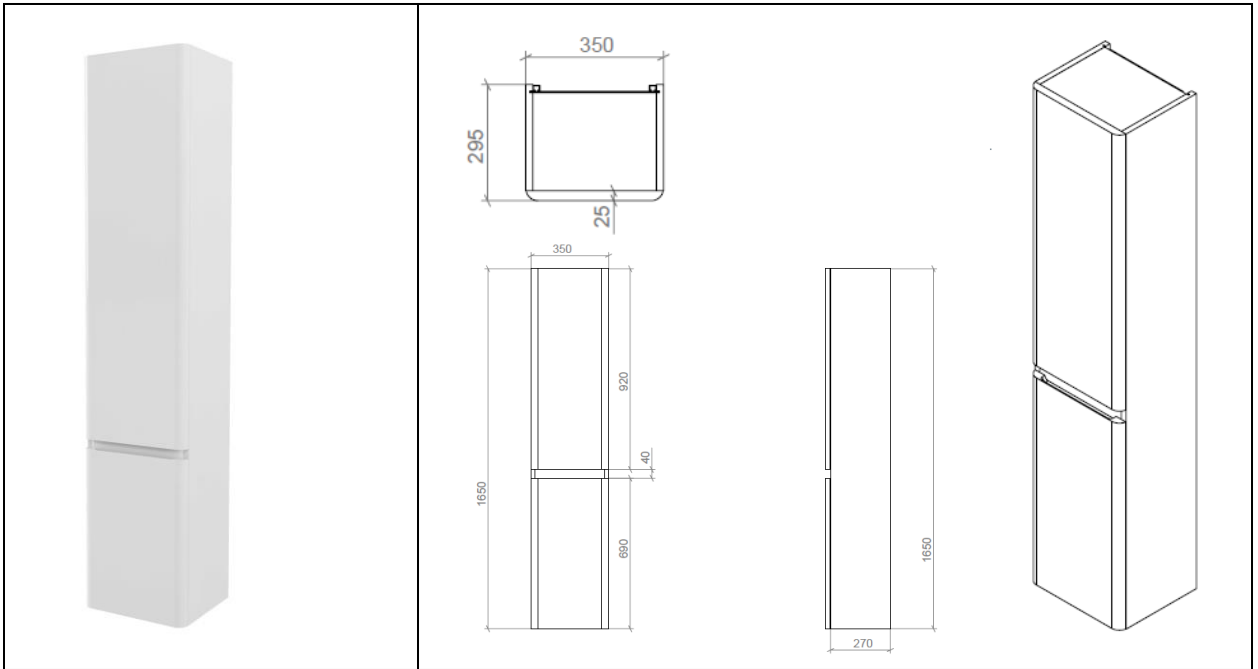

**RAK Resort**  
Tall Cabinet | 350

**RAK**  
CERAMICS

---

**Dimensions:** 350w x 295d x 1650h

---

**Colour:** Matt White (600), Stone (601), Mushroom (602), Matt Grey (603), Denim Blue (604)

---

**Code:** RAKRSTTSU35XXX

---

**Warranty** 2 Years

---

**Weight:** 32.0 KG

---

Dimensions: All Dimensions in mm tolerance  $\pm 5\%$  for below 200mm and  $\pm 3\%$  for above 200mm.

Note: Due to a continuing development programme to improve design and performance the manufacturer reserves all rights to vary specifications without prior information.