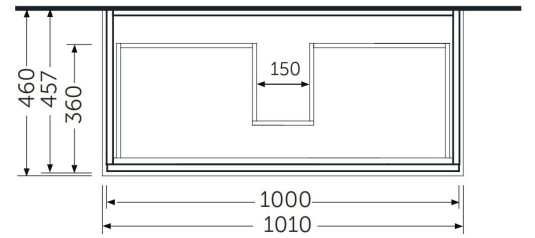

RAK-JOY - JOYWH100EGY

Wall Hung Vanity Unit, Grey Elm

RAK
CERAMICS

Technical specifications

Dimensions: 1000 x 460 mm

Weight: 33 Kg

Color: Grey Elm

Suites: [RAK-JOY](#)

| Code | Name |
|-------------|--|
| JOYWH100EGY | 100CM Wall Hung Vanity Unit - Grey Elm |

Dimensions: All dimensions in mm. Tolerance of vitreous china & fireclay items: $\pm 5\%$ for below 200mm and $\pm 3\%$ for above 200mm; for all other items tolerance $\pm 1\%$. Note: Due to a continuing development program to improve design and performance, the manufacturer reserves all rights to vary specifications without prior information. Please note accessories are for photographic use only.