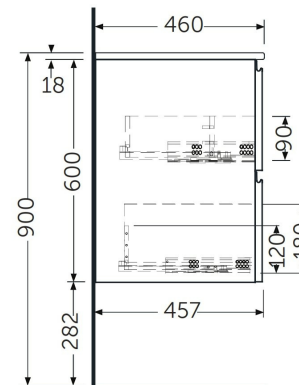

RAK-JOY - JOYWH100EGY

Wall Hung Vanity Unit, Grey Elm

RAK
CERAMICS

Technical specifications

Dimensions: 1000 x 460 mm

Weight: 33 Kg

Color: Grey Elm

Suites: [RAK-JOY](#)

| Code | Name |
|-------------|--|
| JOYWH100EGY | 100CM Wall Hung Vanity Unit - Grey Elm |

Dimensions: All dimensions in mm. Tolerance of vitreous china & fireclay items: $\pm 5\%$ for below 200mm and $\pm 3\%$ for above 200mm; for all other items tolerance $\pm 1\%$. Note: Due to a continuing development program to improve design and performance, the manufacturer reserves all rights to vary specifications without prior information. Please note accessories are for photographic use only.