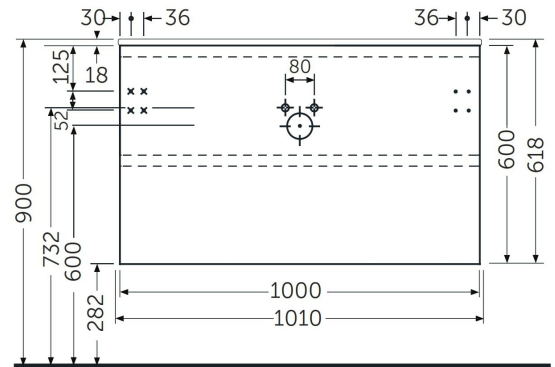

RAK-JOY - JOYWH100EGY

Wall Hung Vanity Unit, Grey Elm

RAK
CERAMICS

Technical specifications

Dimensions: 1000 x 460 mm

Weight: 33 Kg

Color: Grey Elm

Suites: [RAK-JOY](#)

| Code | Name |
|-------------|--|
| JOYWH100EGY | 100CM Wall Hung Vanity Unit - Grey Elm |

Dimensions: All dimensions in mm. Tolerance of vitreous china & fireclay items: $\pm 5\%$ for below 200mm and $\pm 3\%$ for above 200mm; for all other items tolerance $\pm 1\%$. Note: Due to a continuing development program to improve design and performance, the manufacturer reserves all rights to vary specifications without prior information. Please note accessories are for photographic use only.