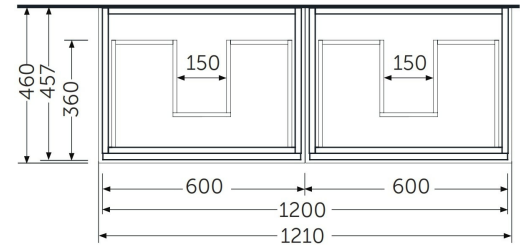

RAK-JOY - JOYWH060PWH X 2

Wall Hung Vanity Unit, Pure White

RAK
CERAMICS

Technical specifications

Dimensions:	1200 x 460 mm
Weight:	50 Kg
Color:	Pure White
Suites:	RAK-JOY

Code	Name
JOYWH060PWH	60CM Wall Hung Vanity Unit

Dimensions: All dimensions in mm. Tolerance of vitreous china & fireclay items: $\pm 5\%$ for below 200mm and $\pm 3\%$ for above 200mm; for all other items tolerance $\pm 1\%$. Note: Due to a continuing development program to improve design and performance, the manufacturer reserves all rights to vary specifications without prior information. Please note accessories are for photographic use only.