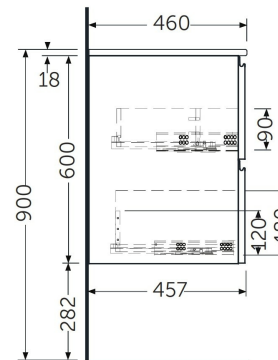

RAK-JOY - JOYWH060PWH X 2

Wall Hung Vanity Unit, Pure White

RAK
CERAMICS

Technical specifications

Dimensions:	1200 x 460 mm
Weight:	50 Kg
Color:	Pure White
Suites:	RAK-JOY

Code	Name
JOYWH060PWH	60CM Wall Hung Vanity Unit

Dimensions: All dimensions in mm. Tolerance of vitreous china & fireclay items: $\pm 5\%$ for below 200mm and $\pm 3\%$ for above 200mm; for all other items tolerance $\pm 1\%$. Note: Due to a continuing development program to improve design and performance, the manufacturer reserves all rights to vary specifications without prior information. Please note accessories are for photographic use only.