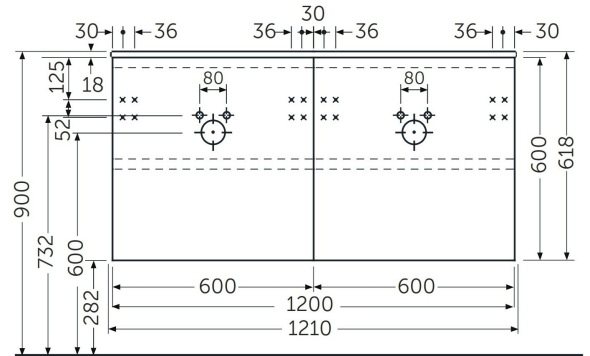

RAK-JOY - JOYWH060PWH X 2

Wall Hung Vanity Unit, Pure White

RAK
CERAMICS

Technical specifications

Dimensions:	1200 x 460 mm
Weight:	50 Kg
Color:	Pure White
Suites:	RAK-JOY

Code	Name
JOYWH060PWH	60CM Wall Hung Vanity Unit

Dimensions: All dimensions in mm. Tolerance of vitreous china & fireclay items: $\pm 5\%$ for below 200mm and $\pm 3\%$ for above 200mm; for all other items tolerance $\pm 1\%$. Note: Due to a continuing development program to improve design and performance, the manufacturer reserves all rights to vary specifications without prior information. Please note accessories are for photographic use only.