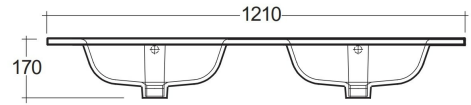

RAK-JOY - JOYDI12102WH

Wash basin | Drop In

RAK
CERAMICS

Technical specifications

Dimensions: 1210 x 465 mm

Weight: 20 Kg

Color: Pure White

Shape of basin: Rectangle

Overflow hole: yes

Suites: [RAK-JOY UNO](#)
[RAK-JOY](#)

Code	Name
JOYDI12102WH	120CM (60X2) Drop In Wash Basin

Dimensions: All dimensions in mm. Tolerance of vitreous china & fireclay items: $\pm 5\%$ for below 200mm and $\pm 3\%$ for above 200mm; for all other items tolerance $\pm 1\%$. Note: Due to a continuing development program to improve design and performance, the manufacturer reserves all rights to vary specifications without prior information. Please note accessories are for photographic use only.