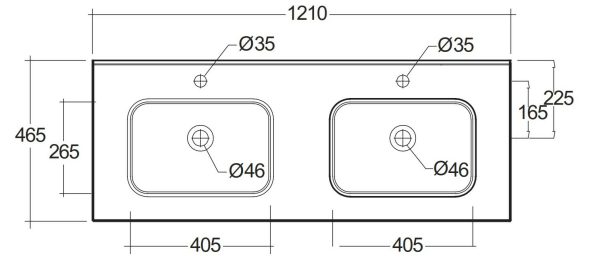

RAK-JOY - JOYDI12102WH

Wash basin | Drop In

RAK
CERAMICS

Technical specifications

Dimensions: 1210 x 465 mm

Weight: 20 Kg

Color: Pure White

Shape of basin: Rectangle

Overflow hole: yes

Suites: [RAK-JOY UNO](#)
[RAK-JOY](#)

Code	Name
JOYDI12102WH	120CM (60X2) Drop In Wash Basin

Dimensions: All dimensions in mm. Tolerance of vitreous china & fireclay items: $\pm 5\%$ for below 200mm and $\pm 3\%$ for above 200mm; for all other items tolerance $\pm 1\%$. Note: Due to a continuing development program to improve design and performance, the manufacturer reserves all rights to vary specifications without prior information. Please note accessories are for photographic use only.