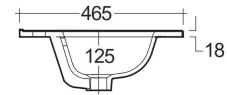

RAK-JOY - JOYDI12102WH

Wash basin | Drop In

RAK
CERAMICS

Technical specifications

Dimensions: 1210 x 465 mm

Weight: 20 Kg

Color: Pure White

Shape of basin: Rectangle

Overflow hole: yes

Suites: [RAK-JOY UNO](#)
[RAK-JOY](#)

Code	Name
JOYDI12102WH	120CM (60X2) Drop In Wash Basin

Dimensions: All dimensions in mm. Tolerance of vitreous china & fireclay items: $\pm 5\%$ for below 200mm and $\pm 3\%$ for above 200mm; for all other items tolerance $\pm 1\%$. Note: Due to a continuing development program to improve design and performance, the manufacturer reserves all rights to vary specifications without prior information. Please note accessories are for photographic use only.