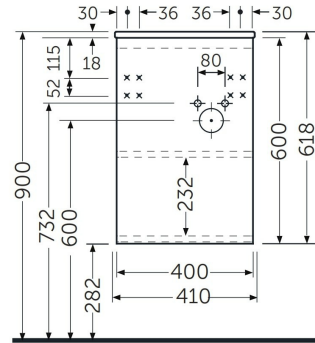

RAK-JOY - JOYWH040EGY

Wall Hung Vanity Unit, Grey Elm

RAK
CERAMICS

Technical specifications

Dimensions: 400 x 220 mm

Weight: 11 Kg

Color: Grey Elm

Suites: [RAK-JOY UNO](#)
[RAK-JOY](#)

Code	Name
JOYWH040EGY	40CM Wall Hung Vanity Unit - Grey Elm

Dimensions: All dimensions in mm. Tolerance of vitreous china & fireclay items: $\pm 5\%$ for below 200mm and $\pm 3\%$ for above 200mm; for all other items tolerance $\pm 1\%$. Note: Due to a continuing development program to improve design and performance, the manufacturer reserves all rights to vary specifications without prior information. Please note accessories are for photographic use only.