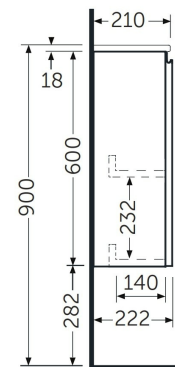

RAK-JOY - JOYWH040EGY

Wall Hung Vanity Unit, Grey Elm

RAK
CERAMICS

Technical specifications

Dimensions: 400 x 220 mm

Weight: 11 Kg

Color: Grey Elm

Suites: [RAK-JOY UNO](#)
[RAK-JOY](#)

Code	Name
JOYWH040EGY	40CM Wall Hung Vanity Unit - Grey Elm

Dimensions: All dimensions in mm. Tolerance of vitreous china & fireclay items: $\pm 5\%$ for below 200mm and $\pm 3\%$ for above 200mm; for all other items tolerance $\pm 1\%$. Note: Due to a continuing development program to improve design and performance, the manufacturer reserves all rights to vary specifications without prior information. Please note accessories are for photographic use only.