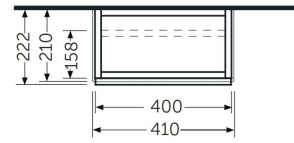

RAK-JOY - JOYWH040EGY

Wall Hung Vanity Unit, Grey Elm

RAK
CERAMICS

Technical specifications

Dimensions: 400 x 220 mm

Weight: 11 Kg

Color: Grey Elm

Suites: [RAK-JOY UNO](#)
[RAK-JOY](#)

Code	Name
JOYWH040EGY	40CM Wall Hung Vanity Unit - Grey Elm

Dimensions: All dimensions in mm. Tolerance of vitreous china & fireclay items: $\pm 5\%$ for below 200mm and $\pm 3\%$ for above 200mm; for all other items tolerance $\pm 1\%$. Note: Due to a continuing development program to improve design and performance, the manufacturer reserves all rights to vary specifications without prior information. Please note accessories are for photographic use only.