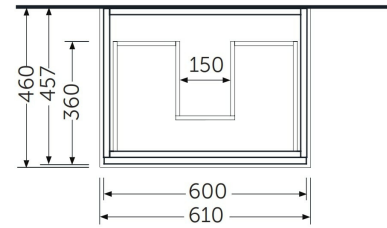

RAK-JOY - JOYWH060EGY

Wall Hung Vanity Unit, Grey Elm

RAK
CERAMICS

Technical specifications

Dimensions:	600 x 460 mm
Weight:	25 Kg
Color:	Grey Elm
Suites:	RAK-JOY

Code	Name
JOYWH060EGY	60CM Wall Hung Vanity Unit - Grey Elm

Dimensions: All dimensions in mm. Tolerance of vitreous china & fireclay items: $\pm 5\%$ for below 200mm and $\pm 3\%$ for above 200mm; for all other items tolerance $\pm 1\%$. Note: Due to a continuing development program to improve design and performance, the manufacturer reserves all rights to vary specifications without prior information. Please note accessories are for photographic use only.