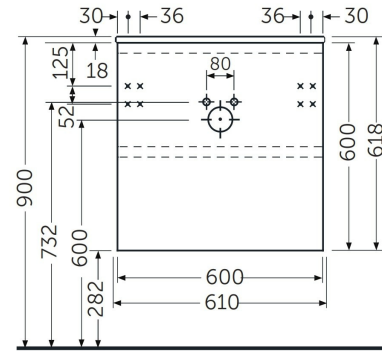

RAK-JOY - JOYWH060EGY

Wall Hung Vanity Unit, Grey Elm

RAK
CERAMICS

Technical specifications

Dimensions:	600 x 460 mm
Weight:	25 Kg
Color:	Grey Elm
Suites:	RAK-JOY

Code	Name
JOYWH060EGY	60CM Wall Hung Vanity Unit - Grey Elm

Dimensions: All dimensions in mm. Tolerance of vitreous china & fireclay items: $\pm 5\%$ for below 200mm and $\pm 3\%$ for above 200mm; for all other items tolerance $\pm 1\%$. Note: Due to a continuing development program to improve design and performance, the manufacturer reserves all rights to vary specifications without prior information. Please note accessories are for photographic use only.