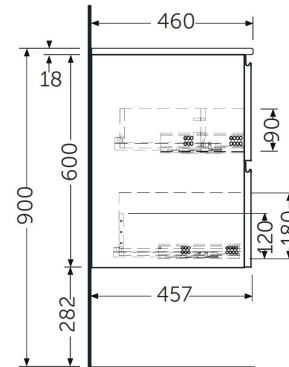

RAK-JOY - JOYWH060EGY

Wall Hung Vanity Unit, Grey Elm

RAK
CERAMICS

Technical specifications

Dimensions:	600 x 460 mm
Weight:	25 Kg
Color:	Grey Elm
Suites:	RAK-JOY

Code	Name
JOYWH060EGY	60CM Wall Hung Vanity Unit - Grey Elm

Dimensions: All dimensions in mm. Tolerance of vitreous china & fireclay items: $\pm 5\%$ for below 200mm and $\pm 3\%$ for above 200mm; for all other items tolerance $\pm 1\%$. Note: Due to a continuing development program to improve design and performance, the manufacturer reserves all rights to vary specifications without prior information. Please note accessories are for photographic use only.