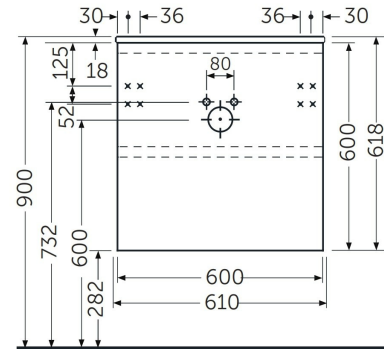

RAK-JOY - JOYWH060PWH

Wall Hung Vanity Unit, Pure White

RAK
CERAMICS

Technical specifications

Dimensions:	600 x 460 mm
Weight:	25 Kg
Color:	Pure White
Suites:	RAK-JOY

Code	Name
JOYWH060PWH	60CM Wall Hung Vanity Unit

Dimensions: All dimensions in mm. Tolerance of vitreous china & fireclay items: $\pm 5\%$ for below 200mm and $\pm 3\%$ for above 200mm; for all other items tolerance $\pm 1\%$. Note: Due to a continuing development program to improve design and performance, the manufacturer reserves all rights to vary specifications without prior information. Please note accessories are for photographic use only.