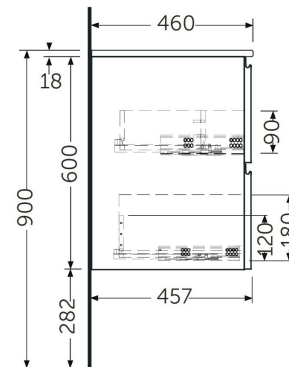

RAK-JOY - JOYWH060PWH

Wall Hung Vanity Unit, Pure White

RAK
CERAMICS

Technical specifications

Dimensions:	600 x 460 mm
Weight:	25 Kg
Color:	Pure White
Suites:	RAK-JOY

Code	Name
JOYWH060PWH	60CM Wall Hung Vanity Unit

Dimensions: All dimensions in mm. Tolerance of vitreous china & fireclay items: $\pm 5\%$ for below 200mm and $\pm 3\%$ for above 200mm; for all other items tolerance $\pm 1\%$. Note: Due to a continuing development program to improve design and performance, the manufacturer reserves all rights to vary specifications without prior information. Please note accessories are for photographic use only.