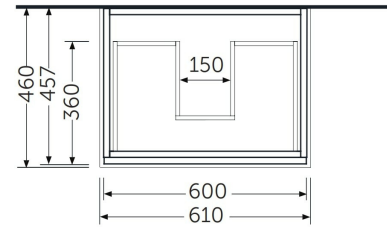

RAK-JOY - JOYWH060PWH

Wall Hung Vanity Unit, Pure White

RAK
CERAMICS

Technical specifications

Dimensions:	600 x 460 mm
Weight:	25 Kg
Color:	Pure White
Suites:	RAK-JOY

Code	Name
JOYWH060PWH	60CM Wall Hung Vanity Unit

Dimensions: All dimensions in mm. Tolerance of vitreous china & fireclay items: $\pm 5\%$ for below 200mm and $\pm 3\%$ for above 200mm; for all other items tolerance $\pm 1\%$. Note: Due to a continuing development program to improve design and performance, the manufacturer reserves all rights to vary specifications without prior information. Please note accessories are for photographic use only.