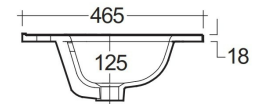

RAK-JOY - JOYDI06101WH

Wash basin | Drop In

RAK
CERAMICS

Technical specifications

Dimensions: 610 x 465 mm

Weight: 12 Kg

Color: Pure White

Shape of basin: Rectangle

Overflow hole: yes

Suites: [RAK-JOY UNO](#)
[RAK-JOY](#)

Code	Name
JOYWB4106AWHA	60CM Drop In Wash Basin

Dimensions: All dimensions in mm. Tolerance of vitreous china & fireclay items: $\pm 5\%$ for below 200mm and $\pm 3\%$ for above 200mm; for all other items tolerance $\pm 1\%$. Note: Due to a continuing development program to improve design and performance, the manufacturer reserves all rights to vary specifications without prior information. Please note accessories are for photographic use only.