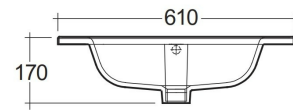

RAK-JOY - JOYDI06101WH

Wash basin | Drop In

RAK
CERAMICS

Technical specifications

Dimensions: 610 x 465 mm

Weight: 12 Kg

Color: Pure White

Shape of basin: Rectangle

Overflow hole: yes

Suites: [RAK-JOY UNO](#)
[RAK-JOY](#)

Code	Name
JOYWB4106AWHA	60CM Drop In Wash Basin

Dimensions: All dimensions in mm. Tolerance of vitreous china & fireclay items: $\pm 5\%$ for below 200mm and $\pm 3\%$ for above 200mm; for all other items tolerance $\pm 1\%$. Note: Due to a continuing development program to improve design and performance, the manufacturer reserves all rights to vary specifications without prior information. Please note accessories are for photographic use only.