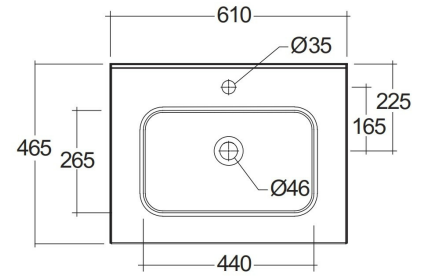

RAK-JOY - JOYDI06101WH

Wash basin | Drop In

RAK
CERAMICS

Technical specifications

Dimensions: 610 x 465 mm

Weight: 12 Kg

Color: Pure White

Shape of basin: Rectangle

Overflow hole: yes

Suites: [RAK-JOY UNO](#)
[RAK-JOY](#)

Code	Name
JOYWB4106AWHA	60CM Drop In Wash Basin

Dimensions: All dimensions in mm. Tolerance of vitreous china & fireclay items: $\pm 5\%$ for below 200mm and $\pm 3\%$ for above 200mm; for all other items tolerance $\pm 1\%$. Note: Due to a continuing development program to improve design and performance, the manufacturer reserves all rights to vary specifications without prior information. Please note accessories are for photographic use only.