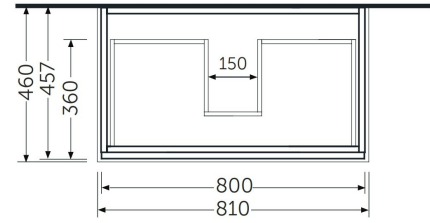

RAK-JOY - JOYWH080EGY

Wall Hung Vanity Unit, Grey Elm

Technical specifications

Dimensions:	800 x 460 mm
Weight:	29 Kg
Color:	Grey Elm
Suites:	RAK-JOY

Code	Name
JOYWH080EGY	80CM Wall Hung Vanity Unit - Grey Elm

Dimensions: All dimensions in mm. Tolerance of vitreous china & fireclay items: $\pm 5\%$ for below 200mm and $\pm 3\%$ for above 200mm; for all other items tolerance $\pm 1\%$. Note: Due to a continuing development program to improve design and performance, the manufacturer reserves all rights to vary specifications without prior information. Please note accessories are for photographic use only.