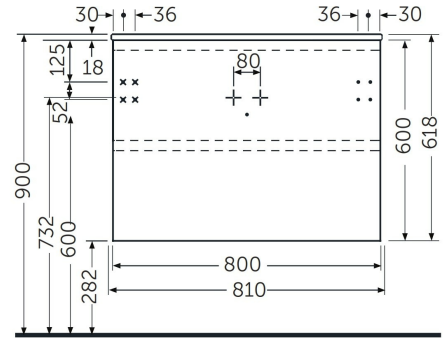

RAK-JOY - JOYWH080EGY

Wall Hung Vanity Unit, Grey Elm

Technical specifications

Dimensions:	800 x 460 mm
Weight:	29 Kg
Color:	Grey Elm
Suites:	RAK-JOY

Code	Name
JOYWH080EGY	80CM Wall Hung Vanity Unit - Grey Elm

Dimensions: All dimensions in mm. Tolerance of vitreous china & fireclay items: $\pm 5\%$ for below 200mm and $\pm 3\%$ for above 200mm; for all other items tolerance $\pm 1\%$. Note: Due to a continuing development program to improve design and performance, the manufacturer reserves all rights to vary specifications without prior information. Please note accessories are for photographic use only.