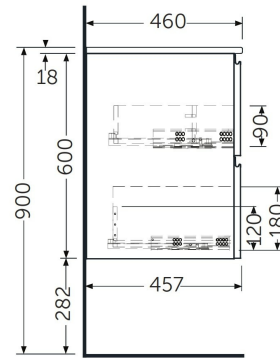

RAK-JOY - JOYWH080EGY

Wall Hung Vanity Unit, Grey Elm

Technical specifications

Dimensions:	800 x 460 mm
Weight:	29 Kg
Color:	Grey Elm
Suites:	RAK-JOY

Code	Name
JOYWH080EGY	80CM Wall Hung Vanity Unit - Grey Elm

Dimensions: All dimensions in mm. Tolerance of vitreous china & fireclay items: $\pm 5\%$ for below 200mm and $\pm 3\%$ for above 200mm; for all other items tolerance $\pm 1\%$. Note: Due to a continuing development program to improve design and performance, the manufacturer reserves all rights to vary specifications without prior information. Please note accessories are for photographic use only.