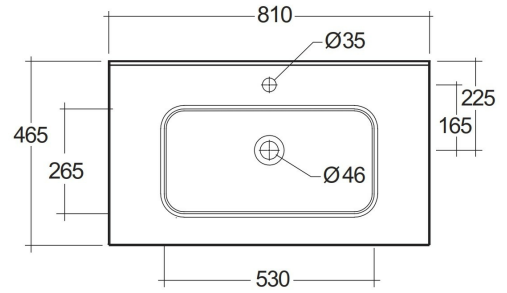

RAK-JOY - JOYDI08101WH

Wash basin | Drop In

RAK
CERAMICS

Technical specifications

Dimensions: 810 x 465 mm

Weight: 15 Kg

Color: Pure White

Shape of basin: Rectangle

Overflow hole: yes

Suites: [RAK-JOY UNO](#)
[RAK-JOY](#)

Code	Name
JOYDI08101WH	80CM Drop In Wash Basin

Dimensions: All dimensions in mm. Tolerance of vitreous china & fireclay items: $\pm 5\%$ for below 200mm and $\pm 3\%$ for above 200mm; for all other items tolerance $\pm 1\%$. Note: Due to a continuing development program to improve design and performance, the manufacturer reserves all rights to vary specifications without prior information. Please note accessories are for photographic use only.