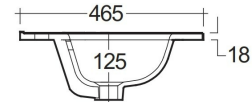

RAK-JOY - JOYDI08101WH

Wash basin | Drop In

RAK
CERAMICS

Technical specifications

Dimensions: 810 x 465 mm

Weight: 15 Kg

Color: Pure White

Shape of basin: Rectangle

Overflow hole: yes

Suites: [RAK-JOY UNO](#)
[RAK-JOY](#)

Code	Name
JOYDI08101WH	80CM Drop In Wash Basin

Dimensions: All dimensions in mm. Tolerance of vitreous china & fireclay items: $\pm 5\%$ for below 200mm and $\pm 3\%$ for above 200mm; for all other items tolerance $\pm 1\%$. Note: Due to a continuing development program to improve design and performance, the manufacturer reserves all rights to vary specifications without prior information. Please note accessories are for photographic use only.