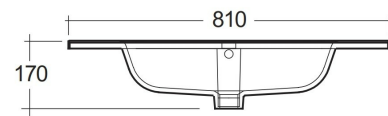

RAK-JOY - JOYDI08101WH

Wash basin | Drop In

RAK
CERAMICS

Technical specifications

Dimensions: 810 x 465 mm

Weight: 15 Kg

Color: Pure White

Shape of basin: Rectangle

Overflow hole: yes

Suites: [RAK-JOY UNO](#)
[RAK-JOY](#)

Code	Name
JOYDI08101WH	80CM Drop In Wash Basin

Dimensions: All dimensions in mm. Tolerance of vitreous china & fireclay items: $\pm 5\%$ for below 200mm and $\pm 3\%$ for above 200mm; for all other items tolerance $\pm 1\%$. Note: Due to a continuing development program to improve design and performance, the manufacturer reserves all rights to vary specifications without prior information. Please note accessories are for photographic use only.