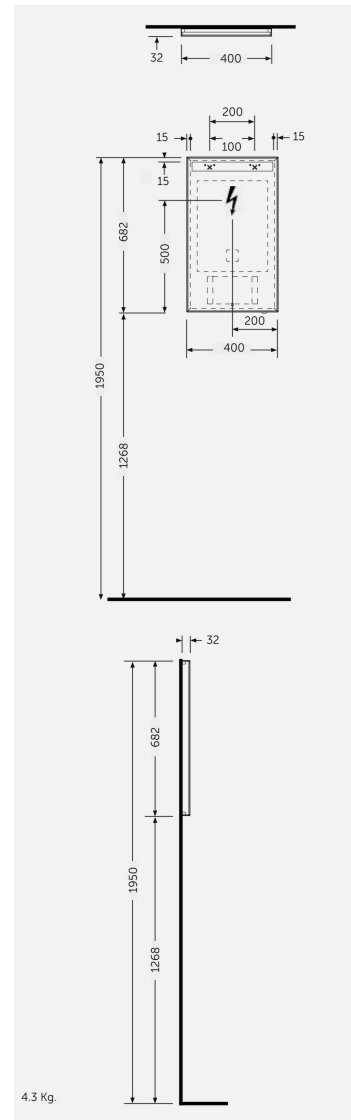

### Technical specifications

Dimensions: 682 x 400 x 32 mm

Weight: 4.30 Kg

Color: Mirror

Light: Yes

Cable: NA

Demister Pad: yes

Suites: [RAK-JOY UNO](#)  
[RAK-JOY](#)

Dimensions: All dimensions in mm. Tolerance of vitreous china & fireclay items:  $\pm 5\%$  for below 200mm and  $\pm 3\%$  for above 200mm; for all other items tolerance  $\pm 1\%$ . Note: Due to a continuing development program to improve design and performance, the manufacturer reserves all rights to vary specifications without prior information. Please note accessories are for photographic use only.