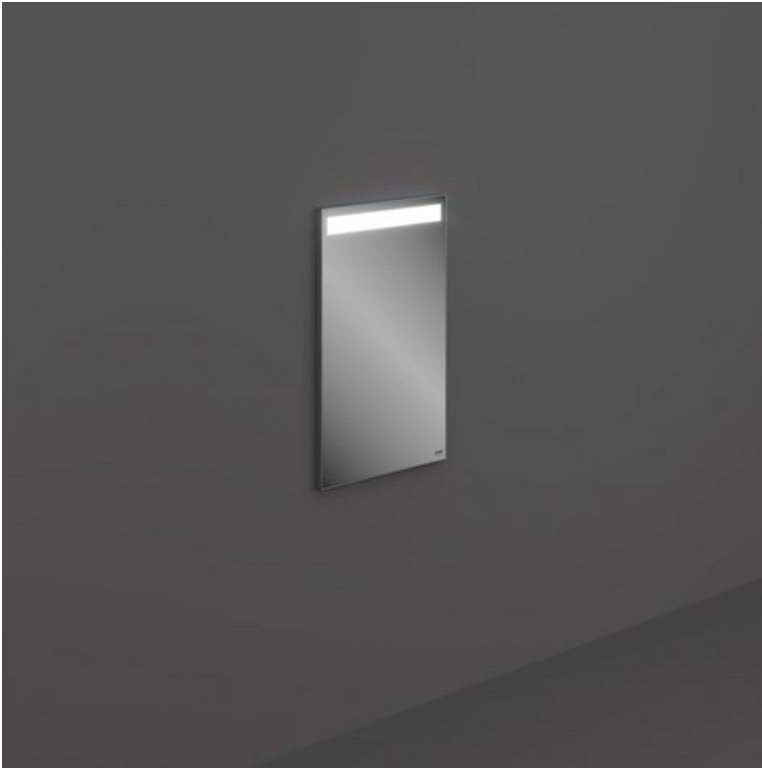

# RAK-JOY - JOYMR04068LED

## RAK-JOY - JOYMR04068LED Mirrors and Lights

### Technical specifications

Dimensions: 682 x 400 x 32 mm

Weight: 4.30 Kg

Color: Mirror

Light: Yes

Cable: NA

Demister Pad: yes

Suites: [RAK-JOY UNO](#)  
[RAK-JOY](#)