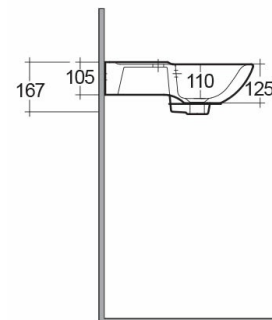

### Technical specifications

Dimensions:	450 x 370 mm
Weight:	10 Kg
Color:	Alpine White
Shape of basin:	Rounded Rectangle
Overflow hole:	yes
Suites:	<a href="#">RAK-ORIGIN</a>

Code	Name
ORG0701AWHA	ORIGIN WASH BASIN 45CM

Dimensions: All dimensions in mm. Tolerance of vitreous china & fireclay items:  $\pm 5\%$  for below 200mm and  $\pm 3\%$  for above 200mm; for all other items tolerance  $\pm 1\%$ . Note: Due to a continuing development program to improve design and performance, the manufacturer reserves all rights to vary specifications without prior information. Please note accessories are for photographic use only.