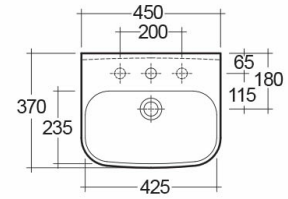

### Technical specifications

Dimensions:	450 x 370 mm
Weight:	10 Kg
Color:	Alpine White
Shape of basin:	Rounded Rectangle
Overflow hole:	yes
Suites:	<a href="#">RAK-ORIGIN</a>

Code	Name
ORG0701AWHA	ORIGIN WASH BASIN 45CM

Dimensions: All dimensions in mm. Tolerance of vitreous china & fireclay items:  $\pm 5\%$  for below 200mm and  $\pm 3\%$  for above 200mm; for all other items tolerance  $\pm 1\%$ . Note: Due to a continuing development program to improve design and performance, the manufacturer reserves all rights to vary specifications without prior information. Please note accessories are for photographic use only.