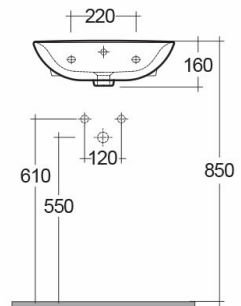

### Technical specifications

Dimensions:	450 x 370 mm
Weight:	10 Kg
Color:	Alpine White
Shape of basin:	Rounded Rectangle
Overflow hole:	yes
Suites:	<a href="#">RAK-ORIGIN</a>

Code	Name
ORG0701AWHA	ORIGIN WASH BASIN 45CM

Dimensions: All dimensions in mm. Tolerance of vitreous china & fireclay items:  $\pm 5\%$  for below 200mm and  $\pm 3\%$  for above 200mm; for all other items tolerance  $\pm 1\%$ . Note: Due to a continuing development program to improve design and performance, the manufacturer reserves all rights to vary specifications without prior information. Please note accessories are for photographic use only.