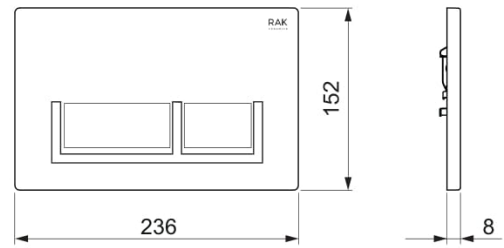

RAK-ECOFIX - FS04RAKWHRE8C

Push Plates Rectangle

Technical specifications

Dimensions:	152 x 236 x 8 mm
Shape:	Rectangle
Color:	White-Chrome-White
Suites:	RAK-ECOFIX

Code	Name
FS04RAKWHRE8C	RECTANGULAR WHITE BUTTON FOR 8CM CISTERN

Dimensions: All dimensions in mm. Tolerance of vitreous china & fireclay items: $\pm 5\%$ for below 200mm and $\pm 3\%$ for above 200mm; for all other items tolerance $\pm 1\%$. Note: Due to a continuing development program to improve design and performance, the manufacturer reserves all rights to vary specifications without prior information. Please note accessories are for photographic use only.