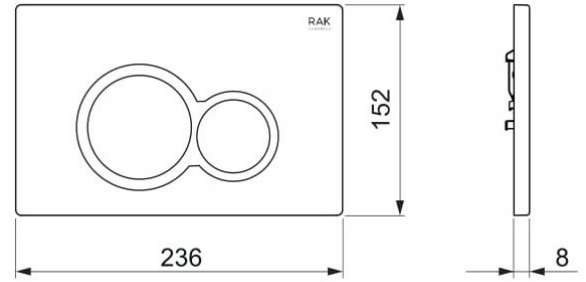

RAK-ECOFIX - FSRAPPL001

Push Plates Round

RAK
CERAMICS

Technical specifications

Dimensions: 152 x 236 x 8 mm

Shape: Round

Color: Chrome-Matt Chrome-Chrome

Suites: [RAK-ECOFIX](#)

Code	Name
FSRAPPL001	ROUND PUSH PLATE CHROME MAT-BRIGHT-MAT

Dimensions: All dimensions in mm. Tolerance of vitreous china & fireclay items: $\pm 5\%$ for below 200mm and $\pm 3\%$ for above 200mm; for all other items tolerance $\pm 1\%$. Note: Due to a continuing development program to improve design and performance, the manufacturer reserves all rights to vary specifications without prior information. Please note accessories are for photographic use only.