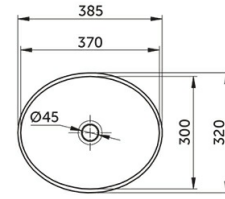

SHELL COUNTER TOP WASH BASIN

Wash basin | Counter Top

RAK
CERAMICS

Technical specifications

Dimensions: 385 x 320 mm

Color: Alpine White

Shape of basin: Oval

Code	Name
SHELL COUNTER TOP WASH BASIN	SHELL COUNTER TOP WASH BASIN

Dimensions: All dimensions in mm. Tolerance of vitreous china & fireclay items: $\pm 5\%$ for below 200mm and $\pm 3\%$ for above 200mm; for all other items tolerance $\pm 1\%$. Note: Due to a continuing development program to improve design and performance, the manufacturer reserves all rights to vary specifications without prior information. Please note accessories are for photographic use only.