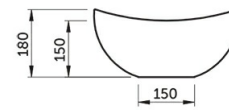

SHELL COUNTER TOP WASH BASIN

Wash basin | Counter Top

RAK
CERAMICS

Technical specifications

Dimensions: 385 x 320 mm

Color: Alpine White

Shape of basin: Oval

Code	Name
SHELL COUNTER TOP WASH BASIN	SHELL COUNTER TOP WASH BASIN

Dimensions: All dimensions in mm. Tolerance of vitreous china & fireclay items: $\pm 5\%$ for below 200mm and $\pm 3\%$ for above 200mm; for all other items tolerance $\pm 1\%$. Note: Due to a continuing development program to improve design and performance, the manufacturer reserves all rights to vary specifications without prior information. Please note accessories are for photographic use only.