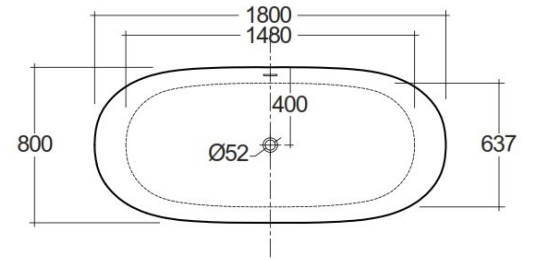

RAK-CONTOUR - CONBT118080AWHA - OVAL

Bathtubs

RAK
CERAMICS

TECHNICAL SPECIFICATIONS

Suite:	RAK-CONTOUR
Type:	RAK-CONTOUR - CONBT118080AWHA - OVAL
Dimensions:	800 x 1800 mm
Color:	Beige

Code	Name
CONBT118080AWHA	RAK-CONTOUR OVAL FREESTANDING BATHTUBS (IN ACRYLIC)

Dimensions: All dimensions in mm. Tolerance of vitreous china & fireclay items: $\pm 5\%$ for below 200mm and $\pm 3\%$ for above 200mm; for all other items tolerance $\pm 1\%$. Note: Due to a continuing development program to improve design and performance, the manufacturer reserves all rights to vary specifications without prior information. Please note accessories are for photographic use only.