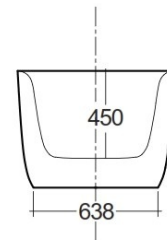

RAK-CONTOUR - CONBT118080AWHA - OVAL

Bathtubs

RAK
CERAMICS

TECHNICAL SPECIFICATIONS

Suite:	RAK-CONTOUR
Type:	RAK-CONTOUR - CONBT118080AWHA - OVAL
Dimensions:	800 x 1800 mm
Color:	Beige

Code	Name
CONBT118080AWHA	RAK-CONTOUR OVAL FREESTANDING BATHTUBS (IN ACRYLIC)

Dimensions: All dimensions in mm. Tolerance of vitreous china & fireclay items: $\pm 5\%$ for below 200mm and $\pm 3\%$ for above 200mm; for all other items tolerance $\pm 1\%$. Note: Due to a continuing development program to improve design and performance, the manufacturer reserves all rights to vary specifications without prior information. Please note accessories are for photographic use only.