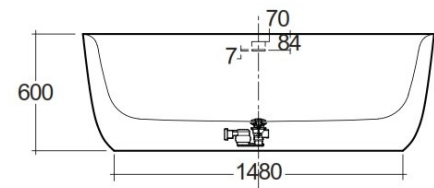

RAK-CONTOUR - CONBT118080AWHA - OVAL

Bathtubs

RAK
CERAMICS

TECHNICAL SPECIFICATIONS

Suite:	RAK-CONTOUR
Type:	RAK-CONTOUR - CONBT118080AWHA - OVAL
Dimensions:	800 x 1800 mm
Color:	Beige

Code	Name
CONBT118080AWHA	RAK-CONTOUR OVAL FREESTANDING BATHTUBS (IN ACRYLIC)

Dimensions: All dimensions in mm. Tolerance of vitreous china & fireclay items: $\pm 5\%$ for below 200mm and $\pm 3\%$ for above 200mm; for all other items tolerance $\pm 1\%$. Note: Due to a continuing development program to improve design and performance, the manufacturer reserves all rights to vary specifications without prior information. Please note accessories are for photographic use only.