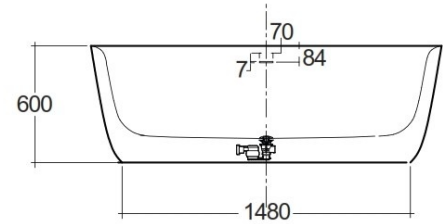

## TECHNICAL SPECIFICATIONS

Suite:	RAK-CONTOUR
Type:	RAK-CONTOUR - CONBT318080AWHA - RECTANGLE
Dimensions:	800 x 1800 mm
Color:	Beige

Code	Name
CONBT318080AWHA	RAK-CONTOUR ROUNDED RECTANGLE FREESTANDING BATHTUBS (IN ACRYLIC)

Dimensions: All dimensions in mm. Tolerance of vitreous china & fireclay items:  $\pm 5\%$  for below 200mm and  $\pm 3\%$  for above 200mm; for all other items tolerance  $\pm 1\%$ . Note: Due to a continuing development program to improve design and performance, the manufacturer reserves all rights to vary specifications without prior information. Please note accessories are for photographic use only.