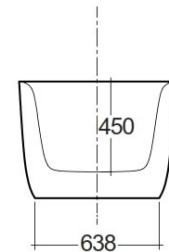

## TECHNICAL SPECIFICATIONS

Suite:	RAK-CONTOUR
Type:	RAK-CONTOUR - CONBT318080AWHA - RECTANGLE
Dimensions:	800 x 1800 mm
Color:	Beige

Code	Name
CONBT318080AWHA	RAK-CONTOUR ROUNDED RECTANGLE FREESTANDING BATHTUBS (IN ACRYLIC)

Dimensions: All dimensions in mm. Tolerance of vitreous china & fireclay items:  $\pm 5\%$  for below 200mm and  $\pm 3\%$  for above 200mm; for all other items tolerance  $\pm 1\%$ . Note: Due to a continuing development program to improve design and performance, the manufacturer reserves all rights to vary specifications without prior information. Please note accessories are for photographic use only.