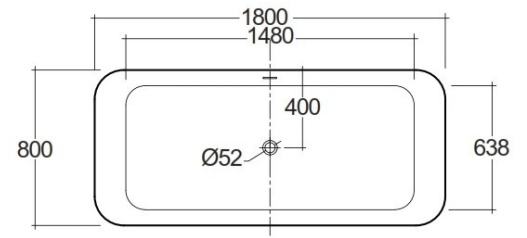

# RAK-CONTOUR - CONBT318080AWHA - RECTANGLE

Bathtubs

**RAK**  
CERAMICS

## TECHNICAL SPECIFICATIONS

Suite:	RAK-CONTOUR
Type:	RAK-CONTOUR - CONBT318080AWHA - RECTANGLE
Dimensions:	800 x 1800 mm
Color:	Beige

Code	Name
CONBT318080AWHA	RAK-CONTOUR ROUNDED RECTANGLE FREESTANDING BATHTUBS (IN ACRYLIC)

Dimensions: All dimensions in mm. Tolerance of vitreous china & fireclay items:  $\pm 5\%$  for below 200mm and  $\pm 3\%$  for above 200mm; for all other items tolerance  $\pm 1\%$ . Note: Due to a continuing development program to improve design and performance, the manufacturer reserves all rights to vary specifications without prior information. Please note accessories are for photographic use only.