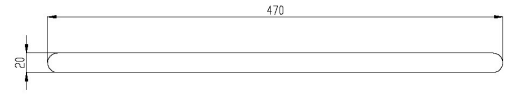

RAK- PETIT - RAKPER9912-45B

RAK- Petit Round 45cm Double towel bar In Matt Black

RAK
CERAMICS

TECHNICAL SPECIFICATIONS

Type:	Double Towel Bar
Dimensions:	470 x 20 mm
Weight:	0.7 Kg
Color:	Matt Black
Code:	

Code	Name
RAKPER9912-45B	RAK- Petit Round 45cm Double towel bar In Matt Black

Dimensions: All dimensions in mm. Tolerance of vitreous china & fireclay items: $\pm 5\%$ for below 200mm and $\pm 3\%$ for above 200mm; for all other items tolerance $\pm 1\%$. Note: Due to a continuing development program to improve design and performance, the manufacturer reserves all rights to vary specifications without prior information. Please note accessories are for photographic use only.