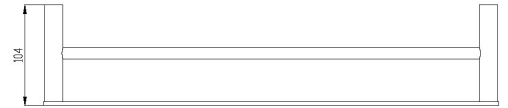

RAK- PETIT - RAKPER9912-45B

RAK- Petit Round 45cm Double towel bar In Matt Black

RAK
CERAMICS

TECHNICAL SPECIFICATIONS

Type:	Double Towel Bar
Dimensions:	470 x 20 mm
Weight:	0.7 Kg
Color:	Matt Black
Code:	

Code	Name
RAKPER9912-45B	RAK- Petit Round 45cm Double towel bar In Matt Black

Dimensions: All dimensions in mm. Tolerance of vitreous china & fireclay items: $\pm 5\%$ for below 200mm and $\pm 3\%$ for above 200mm; for all other items tolerance $\pm 1\%$. Note: Due to a continuing development program to improve design and performance, the manufacturer reserves all rights to vary specifications without prior information. Please note accessories are for photographic use only.