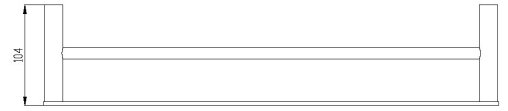

RAK-PETIT - RAKPER9910-45C
Towel Bar In Chrome 45CM

RAK
CERAMICS

TECHNICAL SPECIFICATIONS

Suite:	RAK-Petit
Type:	Towel Bar
Dimensions:	450 x 0 mm
Color:	Black, Chrome, Brushed Nickel, Brush Gold
Code:	

Code	Name
RAKPER9910-45C	RAK- Petit Round 45cm Towel Bar In Chrome

Dimensions: All dimensions in mm. Tolerance of vitreous china & fireclay items: $\pm 5\%$ for below 200mm and $\pm 3\%$ for above 200mm; for all other items tolerance $\pm 1\%$. Note: Due to a continuing development program to improve design and performance, the manufacturer reserves all rights to vary specifications without prior information. Please note accessories are for photographic use only.