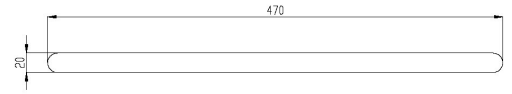

RAK-PETIT - RAKPER9910-45C
Towel Bar In Chrome 45CM

RAK
CERAMICS

TECHNICAL SPECIFICATIONS

Suite:	RAK-Petit
Type:	Towel Bar
Dimensions:	450 x 0 mm
Color:	Black, Chrome, Brushed Nickel, Brush Gold
Code:	

Code	Name
RAKPER9910-45C	RAK- Petit Round 45cm Towel Bar In Chrome

Dimensions: All dimensions in mm. Tolerance of vitreous china & fireclay items: $\pm 5\%$ for below 200mm and $\pm 3\%$ for above 200mm; for all other items tolerance $\pm 1\%$. Note: Due to a continuing development program to improve design and performance, the manufacturer reserves all rights to vary specifications without prior information. Please note accessories are for photographic use only.