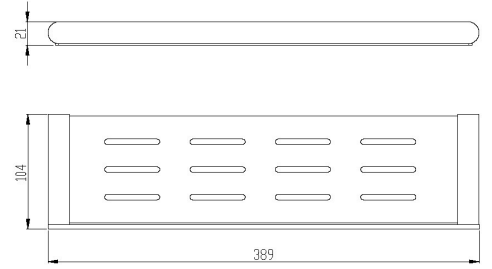

RAK- PETIT - RAKPER9913G

RAK- Petit Round Bathroom Shelf In Brush Gold

RAK
CERAMICS

TECHNICAL SPECIFICATIONS

Type:	Screw-On Shelf
Dimensions:	389 x 21 mm
Weight:	1.1 Kg
Color:	Brush Gold
Code:	

Code	Name
RAKPER9913G	RAK- Petit Round Bathroom Shelf In Brush Gold

Dimensions: All dimensions in mm. Tolerance of vitreous china & fireclay items: $\pm 5\%$ for below 200mm and $\pm 3\%$ for above 200mm; for all other items tolerance $\pm 1\%$. Note: Due to a continuing development program to improve design and performance, the manufacturer reserves all rights to vary specifications without prior information. Please note accessories are for photographic use only.