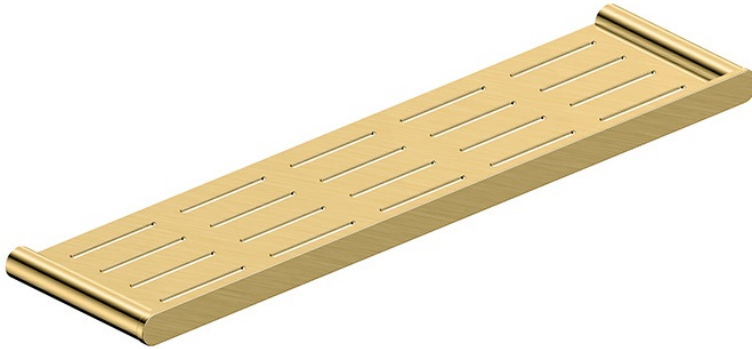

RAK- PETIT - RAKPER9913G

RAK- Petit Round Bathroom Shelf In Brush Gold

RAK
CERAMICS

TECHNICAL SPECIFICATIONS

Type:	Screw-On Shelf
Dimensions:	389 x 21 mm
Weight:	1.1 Kg
Color:	Brush Gold
Code:	

Code	Name
RAKPER9913G	RAK- Petit Round Bathroom Shelf In Brush Gold

Dimensions: All dimensions in mm. Tolerance of vitreous china & fireclay items: $\pm 5\%$ for below 200mm and $\pm 3\%$ for above 200mm; for all other items tolerance $\pm 1\%$. Note: Due to a continuing development program to improve design and performance, the manufacturer reserves all rights to vary specifications without prior information. Please note accessories are for photographic use only.