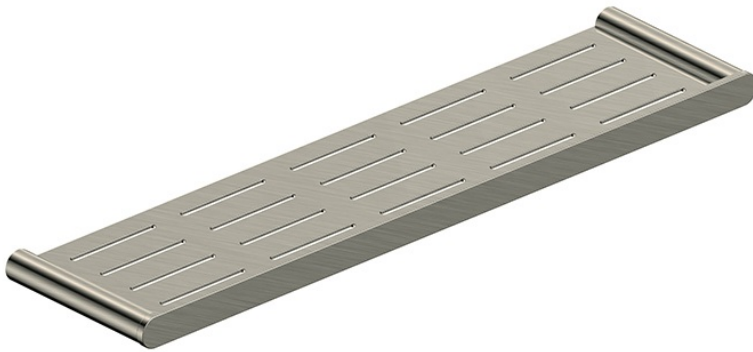

RAK- PETIT - RAKPER9913N

RAK- Petit Round Bathroom Shelf In Brushed Nickel

RAK
CERAMICS

TECHNICAL SPECIFICATIONS

Type:	Screw-On Shelf
Dimensions:	389 x 21 mm
Weight:	1.1 Kg
Color:	Brushed Nickel
Code:	

Code	Name
RAKPER9913N	RAK- Petit Round Bathroom Shelf In Brushed Nickel

Dimensions: All dimensions in mm. Tolerance of vitreous china & fireclay items: $\pm 5\%$ for below 200mm and $\pm 3\%$ for above 200mm; for all other items tolerance $\pm 1\%$. Note: Due to a continuing development program to improve design and performance, the manufacturer reserves all rights to vary specifications without prior information. Please note accessories are for photographic use only.