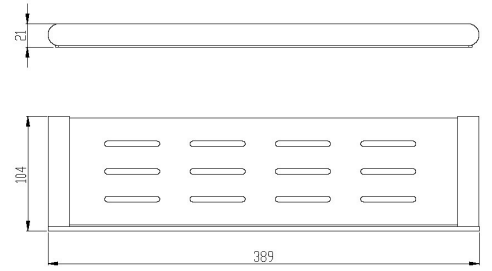

RAK- PETIT - RAKPER9913N

RAK- Petit Round Bathroom Shelf In Brushed Nickel

RAK
CERAMICS

TECHNICAL SPECIFICATIONS

Type:	Screw-On Shelf
Dimensions:	389 x 21 mm
Weight:	1.1 Kg
Color:	Brushed Nickel
Code:	

Code	Name
RAKPER9913N	RAK- Petit Round Bathroom Shelf In Brushed Nickel

Dimensions: All dimensions in mm. Tolerance of vitreous china & fireclay items: $\pm 5\%$ for below 200mm and $\pm 3\%$ for above 200mm; for all other items tolerance $\pm 1\%$. Note: Due to a continuing development program to improve design and performance, the manufacturer reserves all rights to vary specifications without prior information. Please note accessories are for photographic use only.