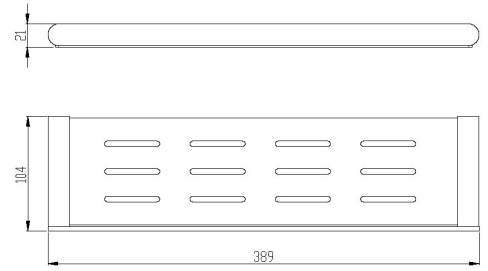

RAK- PETIT - RAKPER9913B

RAK- Petit Round Bathroom Shelf In Matt Black

RAK
CERAMICS

TECHNICAL SPECIFICATIONS

Type:	Screw-On Shelf
Dimensions:	389 x 21 mm
Weight:	1.1 Kg
Color:	Matt Black
Code:	

Code	Name
RAKPER9913B	RAK- Petit Round Bathroom Shelf In Matt Black

Dimensions: All dimensions in mm. Tolerance of vitreous china & fireclay items: $\pm 5\%$ for below 200mm and $\pm 3\%$ for above 200mm; for all other items tolerance $\pm 1\%$. Note: Due to a continuing development program to improve design and performance, the manufacturer reserves all rights to vary specifications without prior information. Please note accessories are for photographic use only.