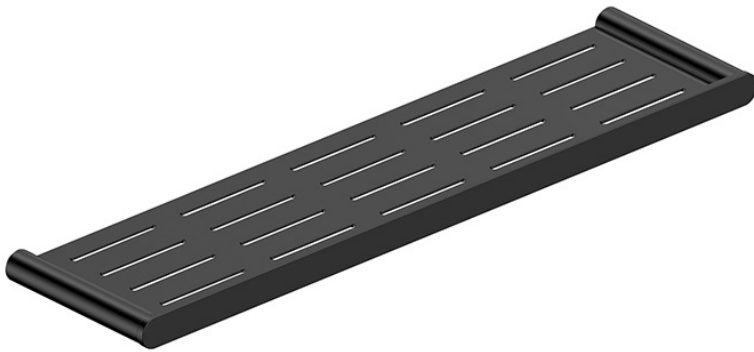

RAK- PETIT - RAKPER9913B

RAK- Petit Round Bathroom Shelf In Matt Black

RAK
CERAMICS

TECHNICAL SPECIFICATIONS

Type:	Screw-On Shelf
Dimensions:	389 x 21 mm
Weight:	1.1 Kg
Color:	Matt Black
Code:	

Code	Name
RAKPER9913B	RAK- Petit Round Bathroom Shelf In Matt Black

Dimensions: All dimensions in mm. Tolerance of vitreous china & fireclay items: $\pm 5\%$ for below 200mm and $\pm 3\%$ for above 200mm; for all other items tolerance $\pm 1\%$. Note: Due to a continuing development program to improve design and performance, the manufacturer reserves all rights to vary specifications without prior information. Please note accessories are for photographic use only.