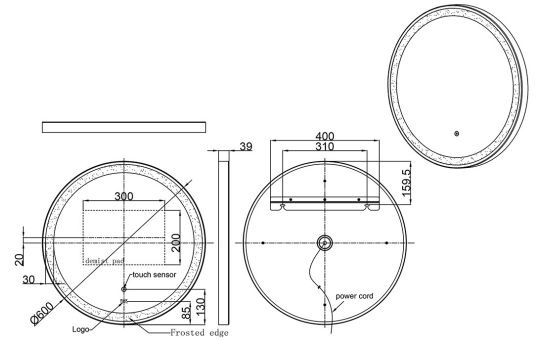

**RAK-ART ROUND - RAKARTRNMB5001**  
**RAK-ART ROUND - RAKARTRNMB5001 Mirrors and Lights**

**RAK**  
 CERAMICS

**TECHNICAL SPECIFICATIONS**

Type:	RAK-ART ROUND - RAKARTRNMB5001
Dimensions:	600 x 600 x 39 mm
Color:	Mirror
Light:	Yes
Cable:	NA

Code	Name
RAKARTRNMB5001	RAK-ART ROUND - 600 x 600 Round Mirror - black

Dimensions: All dimensions in mm. Tolerance of vitreous china & fireclay items: ± 5% for below 200mm and ± 3% for above 200mm; for all other items tolerance ± 1%. Note: Due to a continuing development program to improve design and performance, the manufacturer reserves all rights to vary specifications without prior information. Please note accessories are for photographic use only.