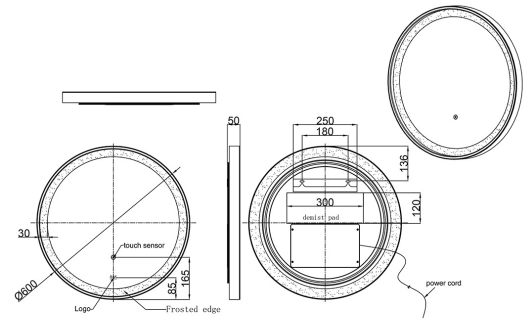

**RAK-PICTURE ROUND - RAKPICRNMB5001**  
**RAK-PICTURE ROUND - RAKPICRNMB5001 Mirrors and Lights**

**RAK**  
 CERAMICS

**TECHNICAL SPECIFICATIONS**

Type:	RAK-PICTURE ROUND - RAKPICRNMB5001
Dimensions:	600 x 600 x 50 mm
Color:	Mirror
Light:	Yes
Cable:	NA

Code	Name
RAKPICRNMB5001	RAK-PICTURE ROUND - 600 x 600 Round Mirror - black

Dimensions: All dimensions in mm. Tolerance of vitreous china & fireclay items: ± 5% for below 200mm and ± 3% for above 200mm; for all other items tolerance ± 1%. Note: Due to a continuing development program to improve design and performance, the manufacturer reserves all rights to vary specifications without prior information. Please note accessories are for photographic use only.