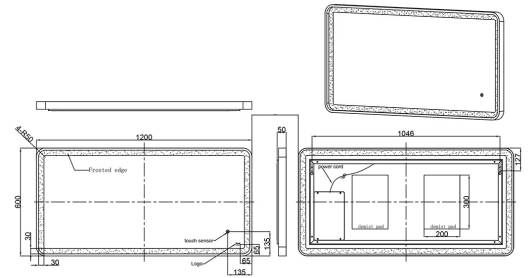

RAK-PICTURE SOFT - RAKPICSFBN5004

RAK-PICTURE SOFT - RAKPICSFBN5004 Mirrors and Lights

RAK
CERAMICS

TECHNICAL SPECIFICATIONS

Type: RAK-PICTURE SOFT - RAKPICSFBN5004

Dimensions: 600 x 1200 x 50 mm

Weight: 14.00 Kg

Color: Mirror

Light: Yes

Cable: NA

Code	Name
RAKPICSFBN5004	RAK-PICTURE SOFT - 1200 x 600 Rectangle Mirror - nickel

Dimensions: All dimensions in mm. Tolerance of vitreous china & fireclay items: $\pm 5\%$ for below 200mm and $\pm 3\%$ for above 200mm; for all other items tolerance $\pm 1\%$. Note: Due to a continuing development program to improve design and performance, the manufacturer reserves all rights to vary specifications without prior information. Please note accessories are for photographic use only.