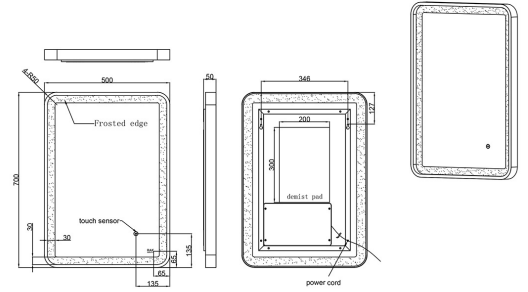

RAK-PICTURE SOFT - RAKPICSFMB5001
RAK-PICTURE SOFT - RAKPICSFMB5001 Mirrors and Lights

RAK
 CERAMICS

TECHNICAL SPECIFICATIONS

Type:	RAK-PICTURE SOFT - RAKPICSFMB5001
Dimensions:	700 x 500 x 50 mm
Color:	Mirror
Light:	Yes
Cable:	NA

Code	Name
RAKPICSFMB5001	RAK-PICTURE SOFT - 500 x 700 Rectangle Mirror - black

Dimensions: All dimensions in mm. Tolerance of vitreous china & fireclay items: $\pm 5\%$ for below 200mm and $\pm 3\%$ for above 200mm; for all other items tolerance $\pm 1\%$. Note: Due to a continuing development program to improve design and performance, the manufacturer reserves all rights to vary specifications without prior information. Please note accessories are for photographic use only.