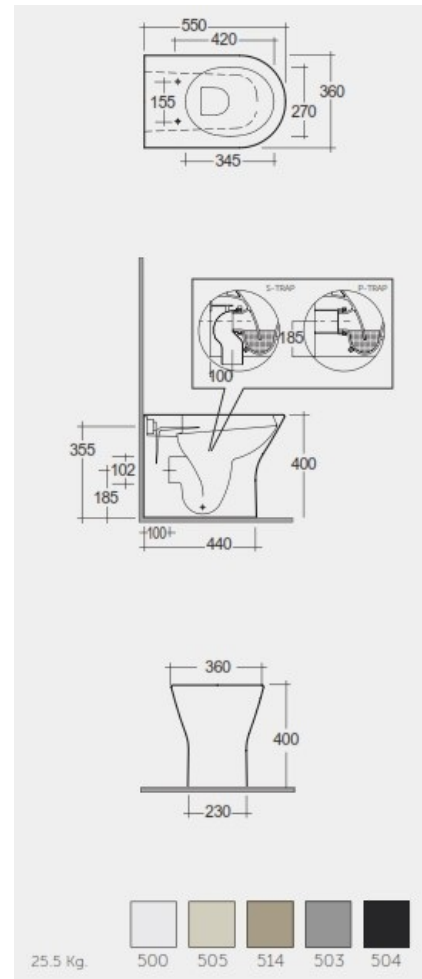

RAK-FEELING - RST19503A - MATT GREY
Back to Wall | Water Closet

RAK
 CERAMICS

TECHNICAL SPECIFICATIONS

Suite:	RAK-FEELING WC'S & BIDETS
Type:	Back to Wall
Dimensions:	550 x 360 mm
Weight:	25.5 Kg
Color:	MATT GREY - 503
Trap type:	P Trap & S Trap
Trapway type:	Concealed
Seat cover options:	Urea
Bowl shape:	Compact Oval
Soft close:	yes
Flush Type:	Dual Flush

Code	Name
RST19503A	RAK-FEELING RIMLESS BACK TO WALL WATER CLOSET 55 CM P-TRAP & S-TRAP MATT GREY
RSTSC3901503	RAK-FEELING SOFT CLOSE SEAT COVER MATT GREY

Dimensions: All dimensions in mm. Tolerance of vitreous china & fireclay items: ± 5% for below 200mm and ± 3% for above 200mm; for all other items tolerance ± 1%. Note: Due to a continuing development program to improve design and performance, the manufacturer reserves all rights to vary specifications without prior information. Please note accessories are for photographic use only.