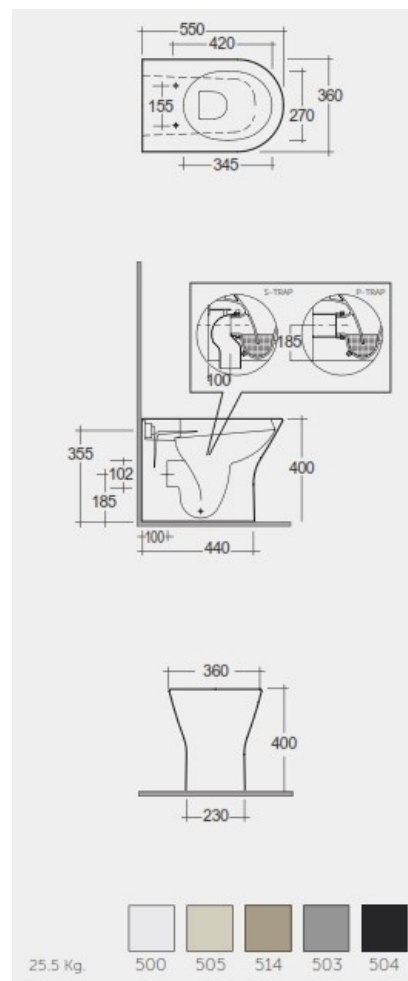

# RAK-FEELING - RST19504A - MATT BLACK

Back to Wall | Water Closet

**RAK**  
CERAMICS

## TECHNICAL SPECIFICATIONS

Suite:	RAK-FEELING WC'S & BIDETS
Type:	Back to Wall
Dimensions:	550 x 360 mm
Weight:	25.5 Kg
Color:	MATT BLACK - 504
Trap type:	P Trap & S Trap
Trapway type:	Concealed
Seat cover options:	Urea
Bowl shape:	Compact Oval
Soft close:	yes
Flush Type:	Dual Flush

Code	Name
RST19504A	RAK-FEELING RIMLESS BACK TO WALL WATER CLOSET 55 CM P-TRAP & S-TRAP MATT BLACK
RSTSC3901504	RAK-FEELING SOFT CLOSE SEAT COVER MATT BLACK

Dimensions: All dimensions in mm. Tolerance of vitreous china & fireclay items:  $\pm 5\%$  for below 200mm and  $\pm 3\%$  for above 200mm; for all other items tolerance  $\pm 1\%$ . Note: Due to a continuing development program to improve design and performance, the manufacturer reserves all rights to vary specifications without prior information. Please note accessories are for photographic use only.