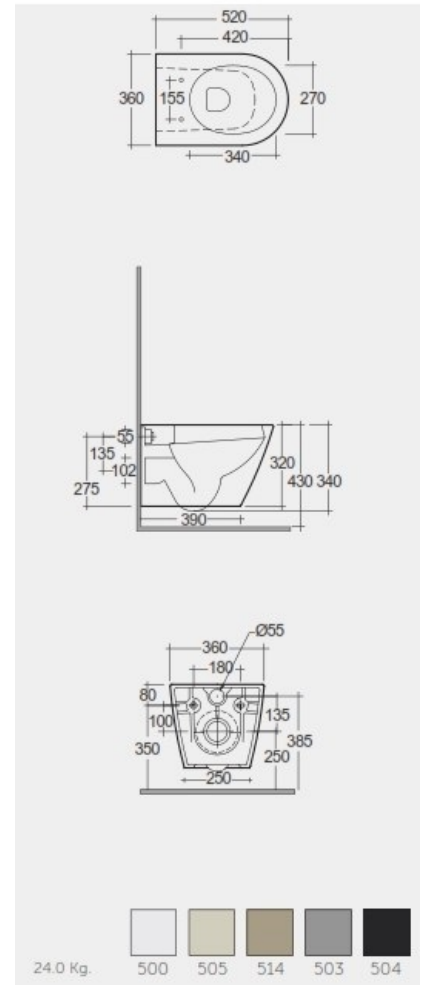

RAK-FEELING - RST23504A - MATT BLACK

Wall Hung | Water Closet

RAK
CERAMICS

TECHNICAL SPECIFICATIONS

Suite:	RAK-FEELING WC'S & BIDETS
Type:	Wall Hung
Dimensions:	520 x 360 mm
Weight:	24 Kg
Color:	MATT BLACK - 504
Trap type:	P Trap
Trapway type:	Concealed
Seat cover options:	Urea
Bowl shape:	Compact Oval
Soft close:	yes
Flush Type:	Dual Flush

Code	Name
FEEWHPAN504-SC	RAK-FEELING RIMLESS WALL HUNG WATER CLOSET 52 CM MATT BLACK

Dimensions: All dimensions in mm. Tolerance of vitreous china & fireclay items: $\pm 5\%$ for below 200mm and $\pm 3\%$ for above 200mm; for all other items tolerance $\pm 1\%$. Note: Due to a continuing development program to improve design and performance, the manufacturer reserves all rights to vary specifications without prior information. Please note accessories are for photographic use only.