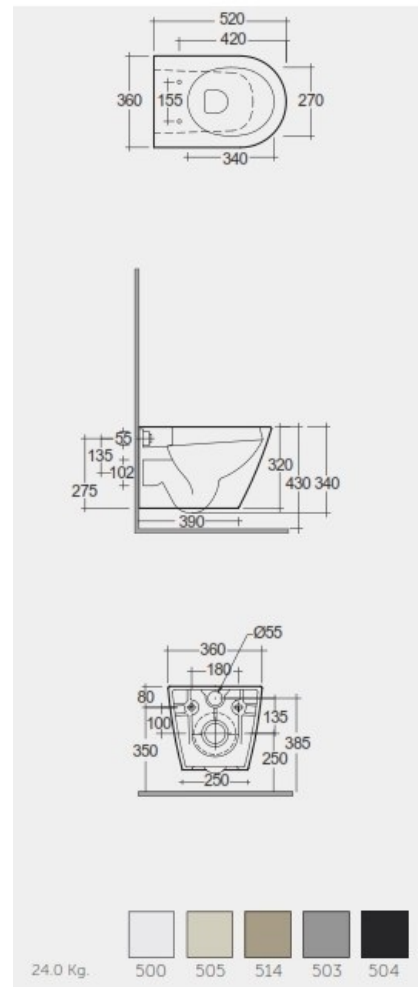

RAK-FEELING - RST23514A - MATT CAPPUCCINO
Wall Hung | Water Closet

RAK
 CERAMICS

TECHNICAL SPECIFICATIONS

Suite:	RAK-FEELING WC'S & BIDETS
Type:	Wall Hung
Dimensions:	520 x 360 mm
Weight:	24 Kg
Color:	MATT CAPPUCCINO - 514
Trap type:	P Trap
Trapway type:	Concealed
Seat cover options:	Urea
Bowl shape:	Compact Oval
Soft close:	yes
Flush Type:	Dual Flush

Code	Name
FEEWHPAN514-SC	RAK-FEELING RIMLESS WALL HUNG WATER CLOSET 52 CM MATT CAPPUCCINO

Dimensions: All dimensions in mm. Tolerance of vitreous china & fireclay items: ± 5% for below 200mm and ± 3% for above 200mm; for all other items tolerance ± 1%. Note: Due to a continuing development program to improve design and performance, the manufacturer reserves all rights to vary specifications without prior information. Please note accessories are for photographic use only.