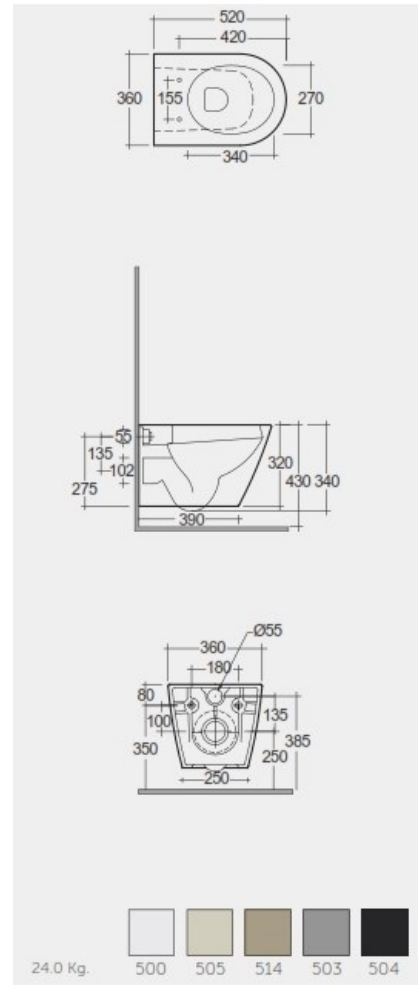

RAK-FEELING - RST23503A - MATT GREY
Wall Hung | Water Closet

RAK
 CERAMICS

TECHNICAL SPECIFICATIONS

Suite:	RAK-FEELING WC'S & BIDETS
Type:	Wall Hung
Dimensions:	520 x 360 mm
Weight:	24 Kg
Color:	MATT GREY - 503
Trap type:	P Trap
Trapway type:	Concealed
Seat cover options:	Urea
Bowl shape:	Compact Oval
Soft close:	yes
Flush Type:	Dual Flush

Code	Name
FEEWHPAN503-SC	RAK-FEELING RIMLESS WALL HUNG WATER CLOSET 52 CM MATT GREY

Dimensions: All dimensions in mm. Tolerance of vitreous china & fireclay items: ± 5% for below 200mm and ± 3% for above 200mm; for all other items tolerance ± 1%. Note: Due to a continuing development program to improve design and performance, the manufacturer reserves all rights to vary specifications without prior information. Please note accessories are for photographic use only.