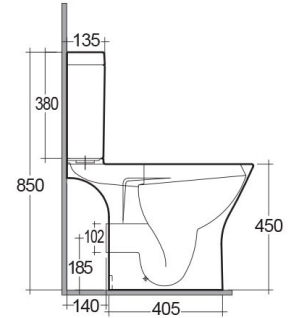

# RAK-RESORT-COMFORT HEIGHT 45CM

Close Coupled | Water Closet

**RAK**  
CERAMICS

## TECHNICAL SPECIFICATIONS

Suite:	RAK-RESORT
Type:	Close Coupled
Dimensions:	665 x 360 mm
Weight:	40 Kg
Color:	Alpine White
Trap type:	P Trap
Trapway type:	Concealed
Seat cover options:	Urea
Bowl shape:	Oval
Soft close:	yes
Quick remove seat cover:	yes
Flush Type:	Dual Flush

Code	Name
YFG106CAWHA	SEAT & COVER (UREA With Soft Close)
RST11AWHA	RESORT WATER CLOSET RIMLESS COMFORT HEIGHT 45CM CLOSE COUPLED BACK OPEN P-TRAP 65CM
RST10AWHA	RESORT WATER CLOSET TANK

Dimensions: All dimensions in mm. Tolerance of vitreous china & fireclay items:  $\pm 5\%$  for below 200mm and  $\pm 3\%$  for above 200mm; for all other items tolerance  $\pm 1\%$ . Note: Due to a continuing development program to improve design and performance, the manufacturer reserves all rights to vary specifications without prior information. Please note accessories are for photographic use only.