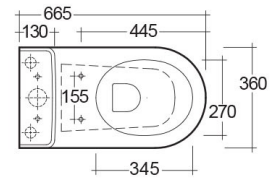

# RAK-RESORT-COMFORT HEIGHT 45CM

Close Coupled | Water Closet

**RAK**  
CERAMICS

## TECHNICAL SPECIFICATIONS

Suite:	RAK-RESORT
Type:	Close Coupled
Dimensions:	665 x 360 mm
Weight:	40 Kg
Color:	Alpine White
Trap type:	P Trap
Trapway type:	Concealed
Seat cover options:	Urea
Bowl shape:	Oval
Soft close:	yes
Quick remove seat cover:	yes
Flush Type:	Dual Flush

Code	Name
YFG106CAWHA	SEAT & COVER (UREA With Soft Close)
RST11AWHA	RESORT WATER CLOSET RIMLESS COMFORT HEIGHT 45CM CLOSE COUPLED BACK OPEN P-TRAP 65CM
RST10AWHA	RESORT WATER CLOSET TANK

Dimensions: All dimensions in mm. Tolerance of vitreous china & fireclay items:  $\pm 5\%$  for below 200mm and  $\pm 3\%$  for above 200mm; for all other items tolerance  $\pm 1\%$ . Note: Due to a continuing development program to improve design and performance, the manufacturer reserves all rights to vary specifications without prior information. Please note accessories are for photographic use only.