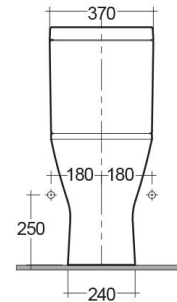

# RAK-RESORT-COMFORT HEIGHT 45CM

Close Coupled | Water Closet

**RAK**  
CERAMICS

## TECHNICAL SPECIFICATIONS

Suite:	RAK-RESORT
Type:	Close Coupled
Dimensions:	665 x 360 mm
Weight:	40 Kg
Color:	Alpine White
Trap type:	P Trap
Trapway type:	Concealed
Seat cover options:	Urea
Bowl shape:	Oval
Soft close:	yes
Quick remove seat cover:	yes
Flush Type:	Dual Flush

Code	Name
YFG106CAWHA	SEAT & COVER (UREA With Soft Close)
RST11AWHA	RESORT WATER CLOSET RIMLESS COMFORT HEIGHT 45CM CLOSE COUPLED BACK OPEN P-TRAP 65CM
RST10AWHA	RESORT WATER CLOSET TANK

Dimensions: All dimensions in mm. Tolerance of vitreous china & fireclay items:  $\pm 5\%$  for below 200mm and  $\pm 3\%$  for above 200mm; for all other items tolerance  $\pm 1\%$ . Note: Due to a continuing development program to improve design and performance, the manufacturer reserves all rights to vary specifications without prior information. Please note accessories are for photographic use only.