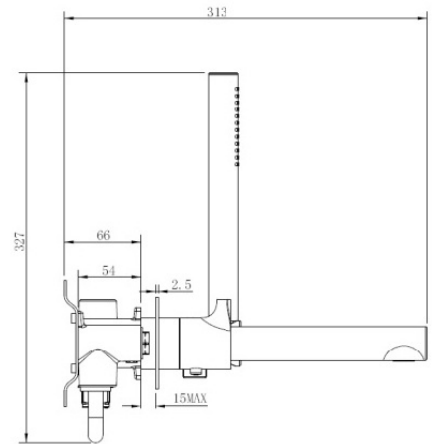

## TECHNICAL SPECIFICATIONS

Type:	RAK-SORRENTO - RAKSOR3306G
Dimensions:	327 x 380 mm
Pressure:	1 l
Chrome thickness:	0.00
Cartridge:	No
Tail:	NA
Handset wall brackets:	Yes
Color:	Brush Gold

Code	Name
RAKSOR3306G	RAK-Sorrento Dual Outlet Thermostatic Concealed Shower Valve with Handset and bath spout in Gold

Dimensions: All dimensions in mm. Tolerance of vitreous china & fireclay items:  $\pm 5\%$  for below 200mm and  $\pm 3\%$  for above 200mm; for all other items tolerance  $\pm 1\%$ . Note: Due to a continuing development program to improve design and performance, the manufacturer reserves all rights to vary specifications without prior information. Please note accessories are for photographic use only.