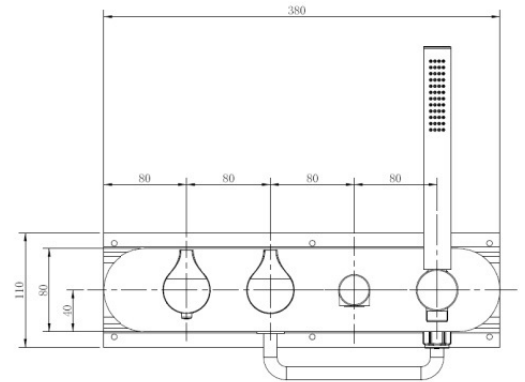

## TECHNICAL SPECIFICATIONS

Type:	RAK-SORRENTO - RAKSOR3306G
Dimensions:	327 x 380 mm
Pressure:	1 l
Chrome thickness:	0.00
Cartridge:	No
Tail:	NA
Handset wall brackets:	Yes
Color:	Brush Gold

Code	Name
RAKSOR3306G	RAK-Sorrento Dual Outlet Thermostatic Concealed Shower Valve with Handset and bath spout in Gold

Dimensions: All dimensions in mm. Tolerance of vitreous china & fireclay items:  $\pm 5\%$  for below 200mm and  $\pm 3\%$  for above 200mm; for all other items tolerance  $\pm 1\%$ . Note: Due to a continuing development program to improve design and performance, the manufacturer reserves all rights to vary specifications without prior information. Please note accessories are for photographic use only.