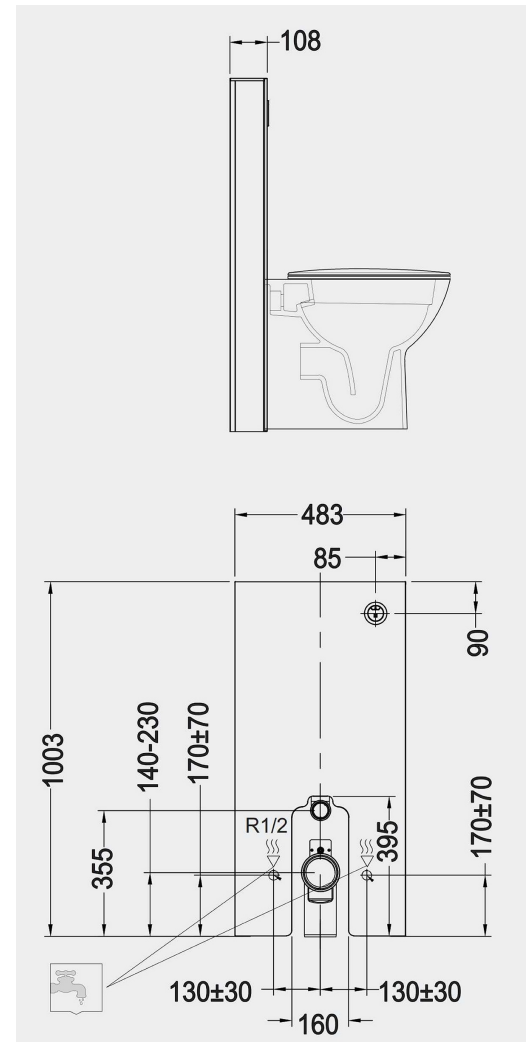

**RAK-ECOFIX - FS12RAKCABWHT**  
**Cabinet Cistern**

**RAK**  
 CERAMICS

**TECHNICAL SPECIFICATIONS**

Suite:	RAK-ECOFIX
Type:	Cabinet Cistern
Dimensions:	483 x 1003 mm
Flush type:	6/3L adjustable to 4.5/3L
Color:	Alpine White

Code	Name
FS12RAKCABWHT	RAK-ECOFIX - CABINET CISTERN FOR BACK TO WALL WC - WHITE

Dimensions: All dimensions in mm. Tolerance of vitreous china & fireclay items: ± 5% for below 200mm and ± 3% for above 200mm; for all other items tolerance ± 1%. Note: Due to a continuing development program to improve design and performance, the manufacturer reserves all rights to vary specifications without prior information. Please note accessories are for photographic use only.