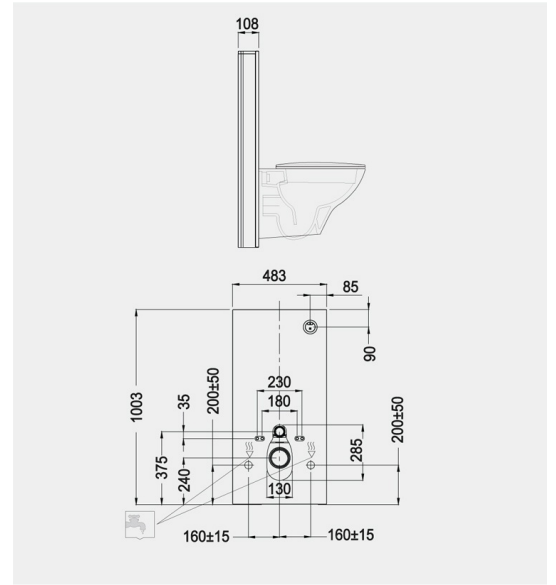

## TECHNICAL SPECIFICATIONS

Suite:	RAK-ECOFIX
Type:	Cabinet Cistern
Dimensions:	483 x 1003 mm
Flush type:	6/3L adjustable to 4.5/3L
Color:	Black

Code	Name
FS04RAKCABBLK	RAK-ECOFIX - CABINET CISTERN FOR WALL HUNG WC - BLACK

Dimensions: All dimensions in mm. Tolerance of vitreous china & fireclay items: ± 5% for below 200mm and ± 3% for above 200mm; for all other items tolerance ± 1%. Note: Due to a continuing development program to improve design and performance, the manufacturer reserves all rights to vary specifications without prior information. Please note accessories are for photographic use only.